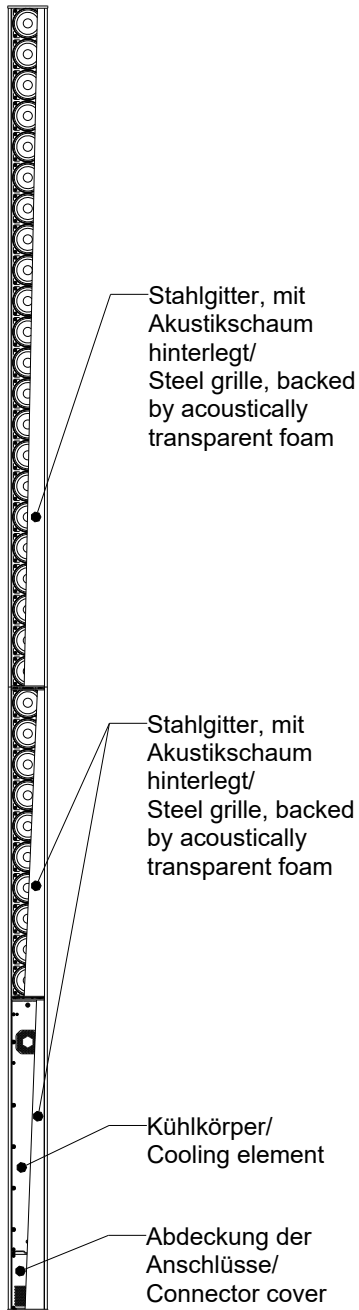

Fohhn
colors of sound

2D-drawings

Linea Focus DLI-430 (fixed installation)

Vorderansicht/
Front view

Seitenansicht/
Side view

Rückansicht/
Rear view

Draufsicht/
Top view

All data and dimensions are subject to change