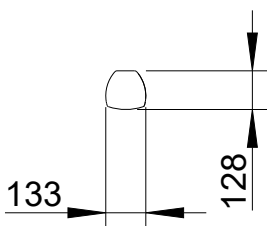

Fohhn
colors of sound

2D-drawings

Linea Focus DLI-430 (fixed installation)

Vorderansicht/
Front view

Seitenansicht/
Side view

Rückansicht/
Rear view

Draufsicht/
Top view

All data and dimensions are subject to change