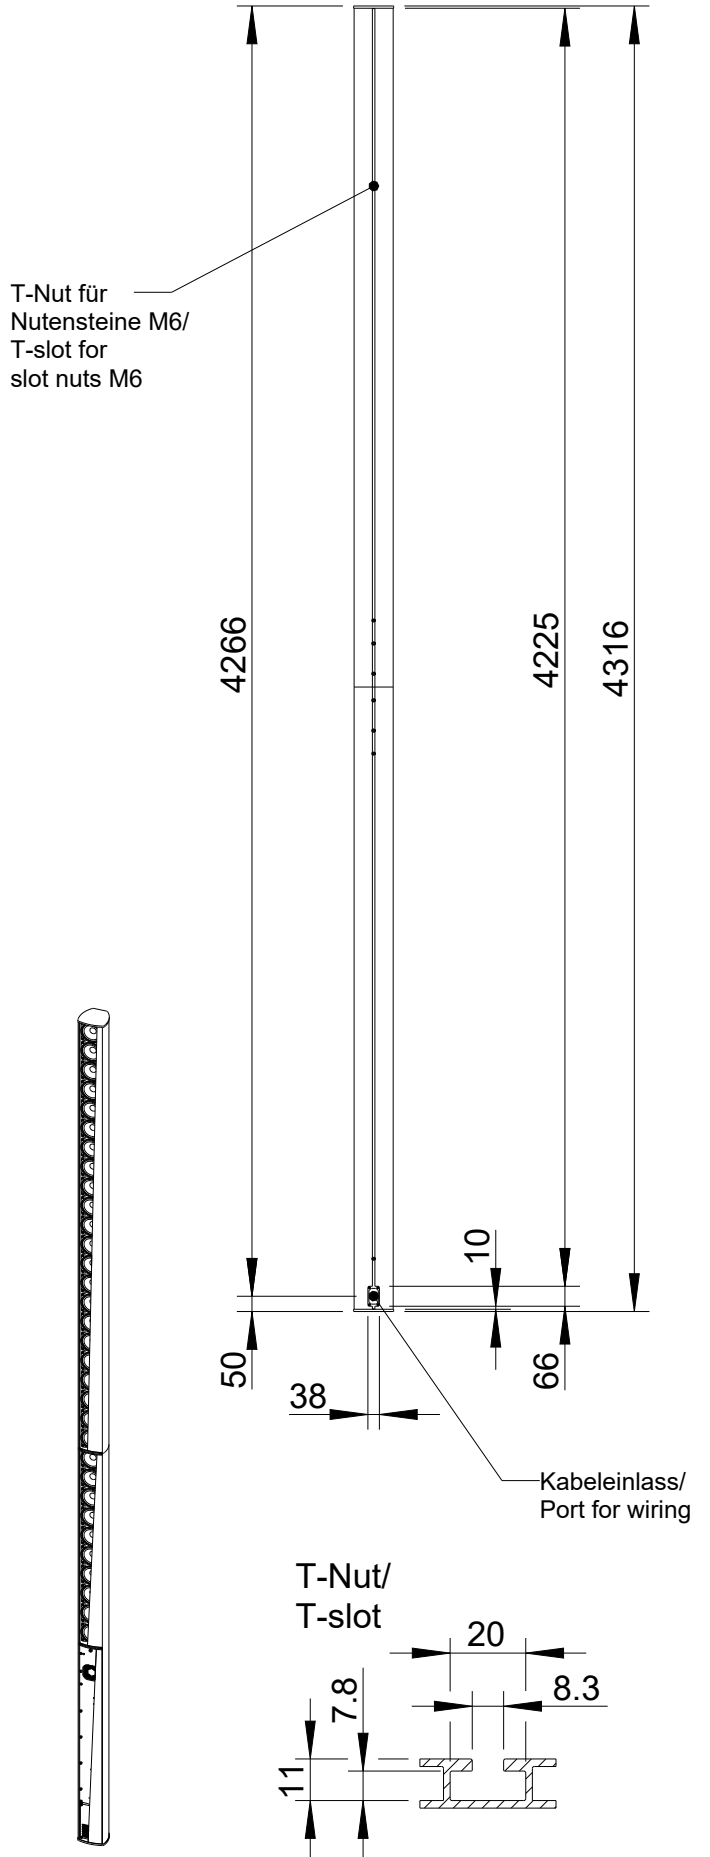

Fohhn
colors of sound

2D-drawings

Linea Focus DLI-430 (fixed installation)

Vorderansicht/
Front view

Seitenansicht/
Side view

Rückansicht/
Rear view

Draufsicht/
Top view

All data and dimensions are subject to change