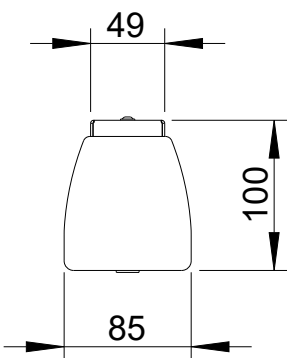

Draufsicht mit
Abdeckung/
Top view
with cover