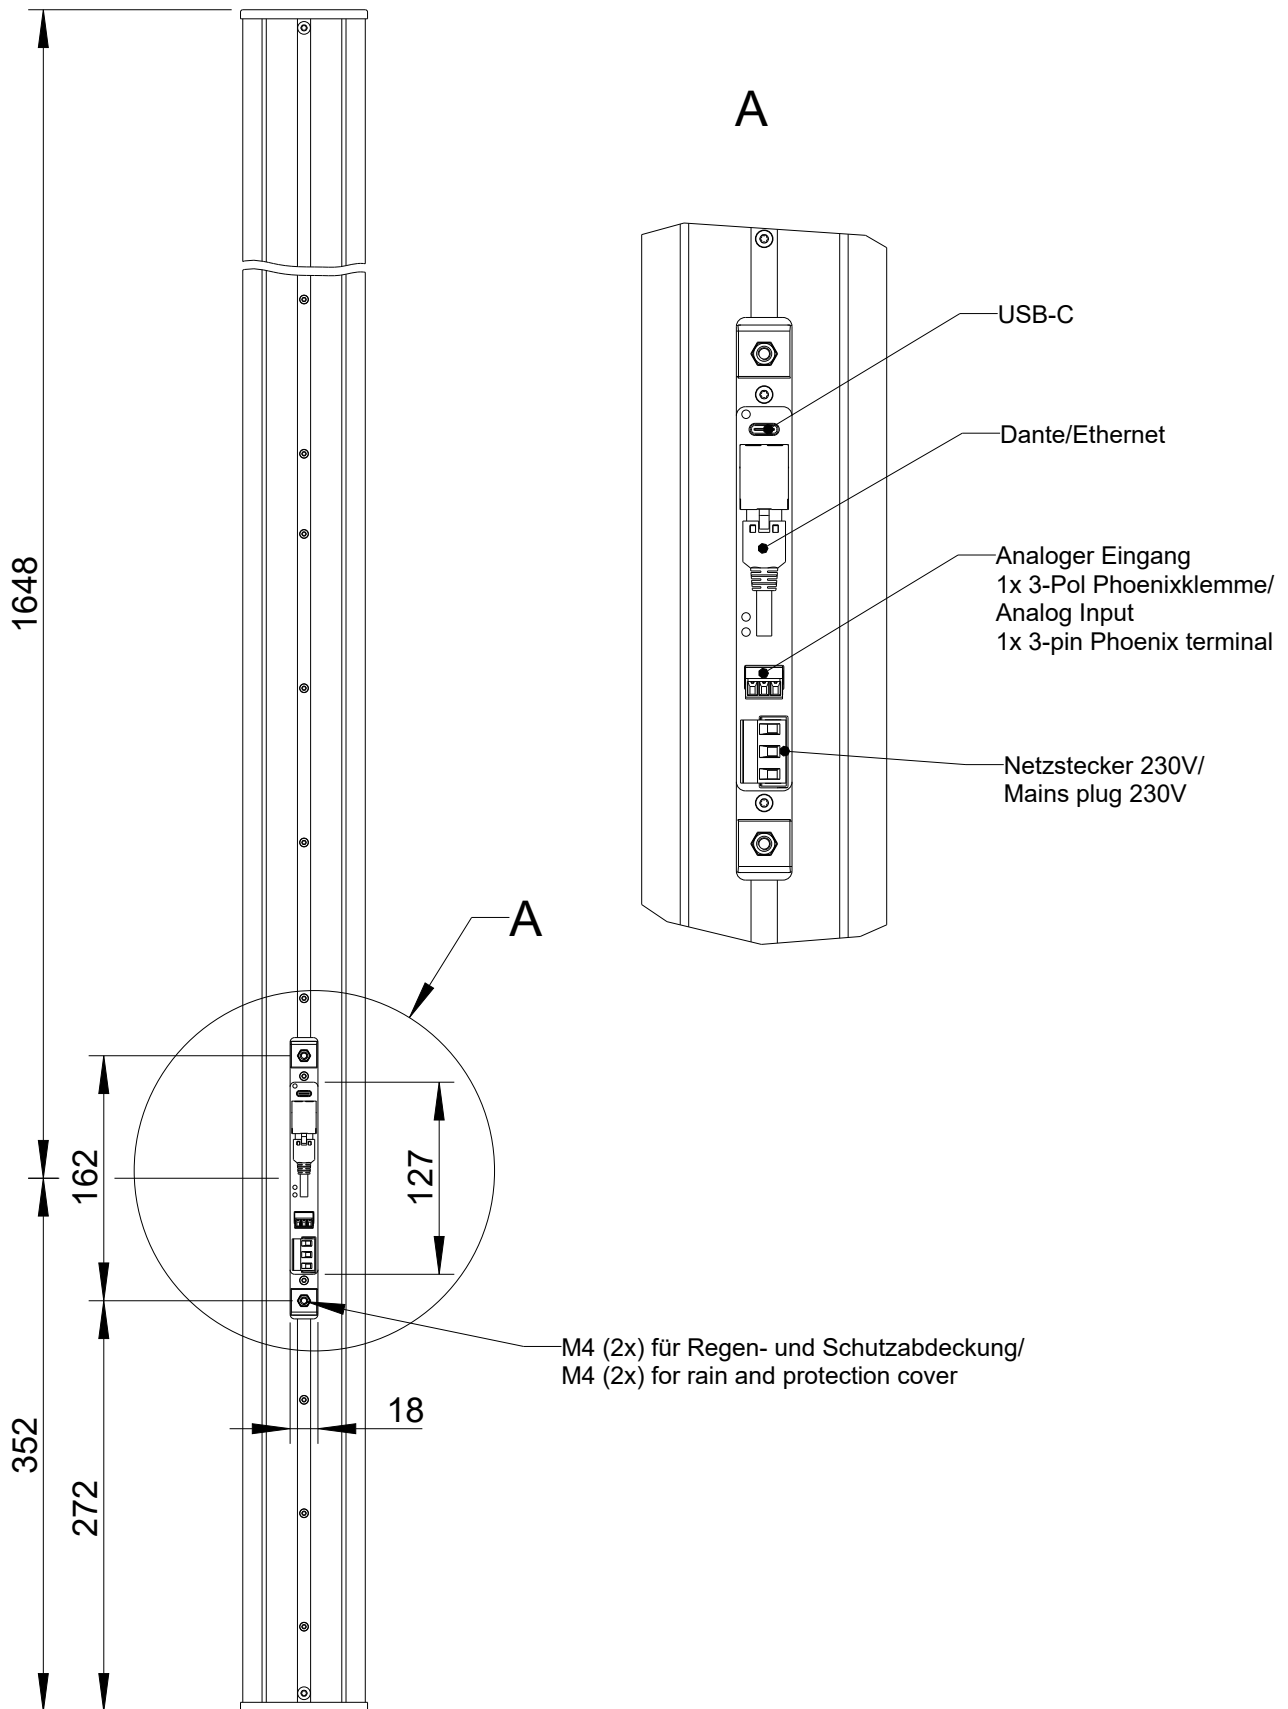

Rückansicht ohne Regen- und Schutzabdeckung/
Rear view without rain and protection cover

All data and dimensions are subject to change

FS-200
1354-xxxxx