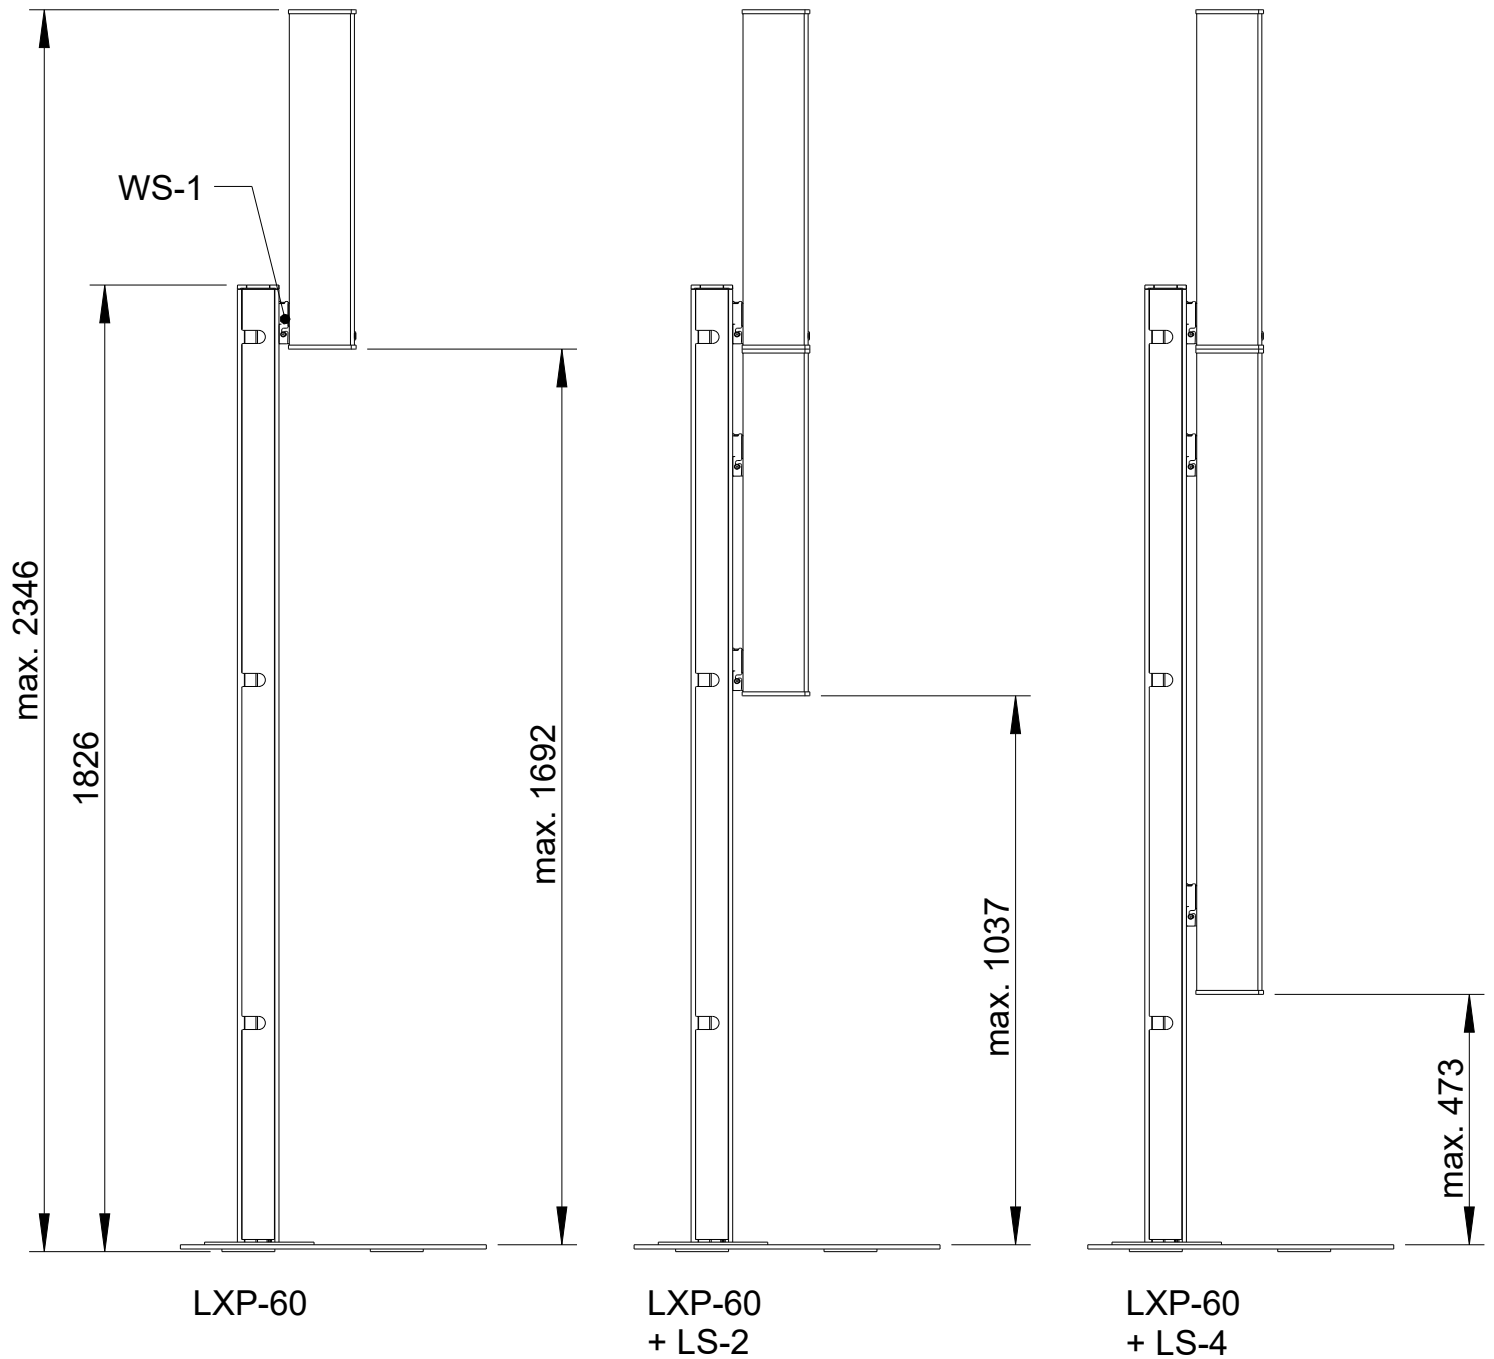

# Free Stand 180

Seitenansicht rechts/  
Side view right

Kabeldurchlass aufklappbar/  
Hinged cable inlet

Vorderansicht/  
Front view

T-Nut für Nutensteine M5/  
T-slot for slot nuts M5

Seitenansicht links/  
Side view left

Draufsicht/  
Top view

All data and dimensions are subject to change

Free Stand 180  
8239-xxxxx

WS-1 not included

All data and dimensions are subject to change

**Free Stand 180**  
8239-A0000 / 8239-B0000

WS-1 not included

All data and dimensions are subject to change

**Free Stand 180**  
**8239-A0000 / 8239-B0000**

WS-1 not included

All data and dimensions are subject to change

**Free Stand 180**  
**8239-A0000 / 8239-B0000**

WS-1 not included

All data and dimensions are subject to change

**Free Stand 180**  
8239-A0000 / 8239-B0000

additional attachment  
to building structure  
required

WS-1

max. 4682

1826

max. 1292