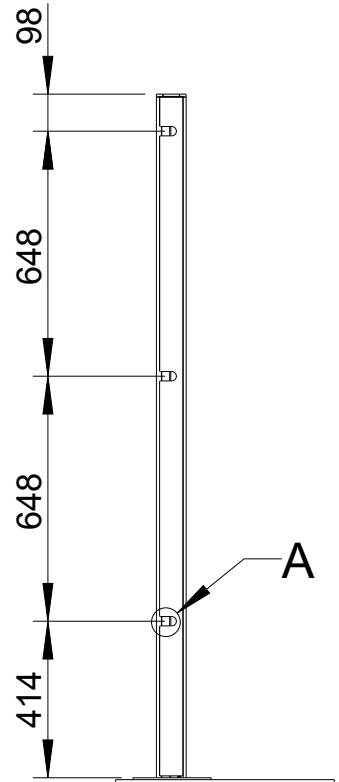

# Free Stand 180

Seitenansicht rechts/  
Side view right

Kabeldurchlass aufklappbar/  
Hinged cable inlet

Vorderansicht/  
Front view

T-Nut für Nutensteine M5/  
T-slot for slot nuts M5

Seitenansicht links/  
Side view left

Draufsicht/  
Top view

All data and dimensions are subject to change

Free Stand 180  
8239-xxxxx

WS-1 not included

All data and dimensions are subject to change

**Free Stand 180**  
8239-A0000 / 8239-B0000

WS-1 not included

All data and dimensions are subject to change

**Free Stand 180**  
**8239-A0000 / 8239-B0000**

WS-1 not included

All data and dimensions are subject to change

**Free Stand 180**  
**8239-A0000 / 8239-B0000**

WS-1 not included

All data and dimensions are subject to change

**Free Stand 180**  
8239-A0000 / 8239-B0000

When using Free Stand 180 with DLI-230:  
Check if further attachment points are necessary  
to prevent Free Stand 180 from tipping over!