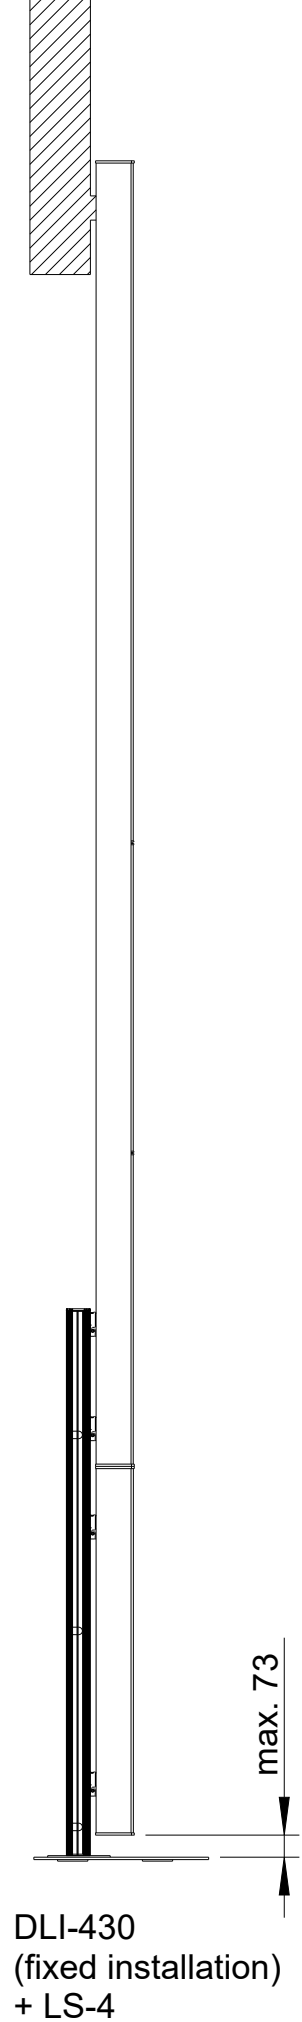

WS-1 not included

All data and dimensions are subject to change

Free Stand 180
8239-A0000 / 8239-B0000