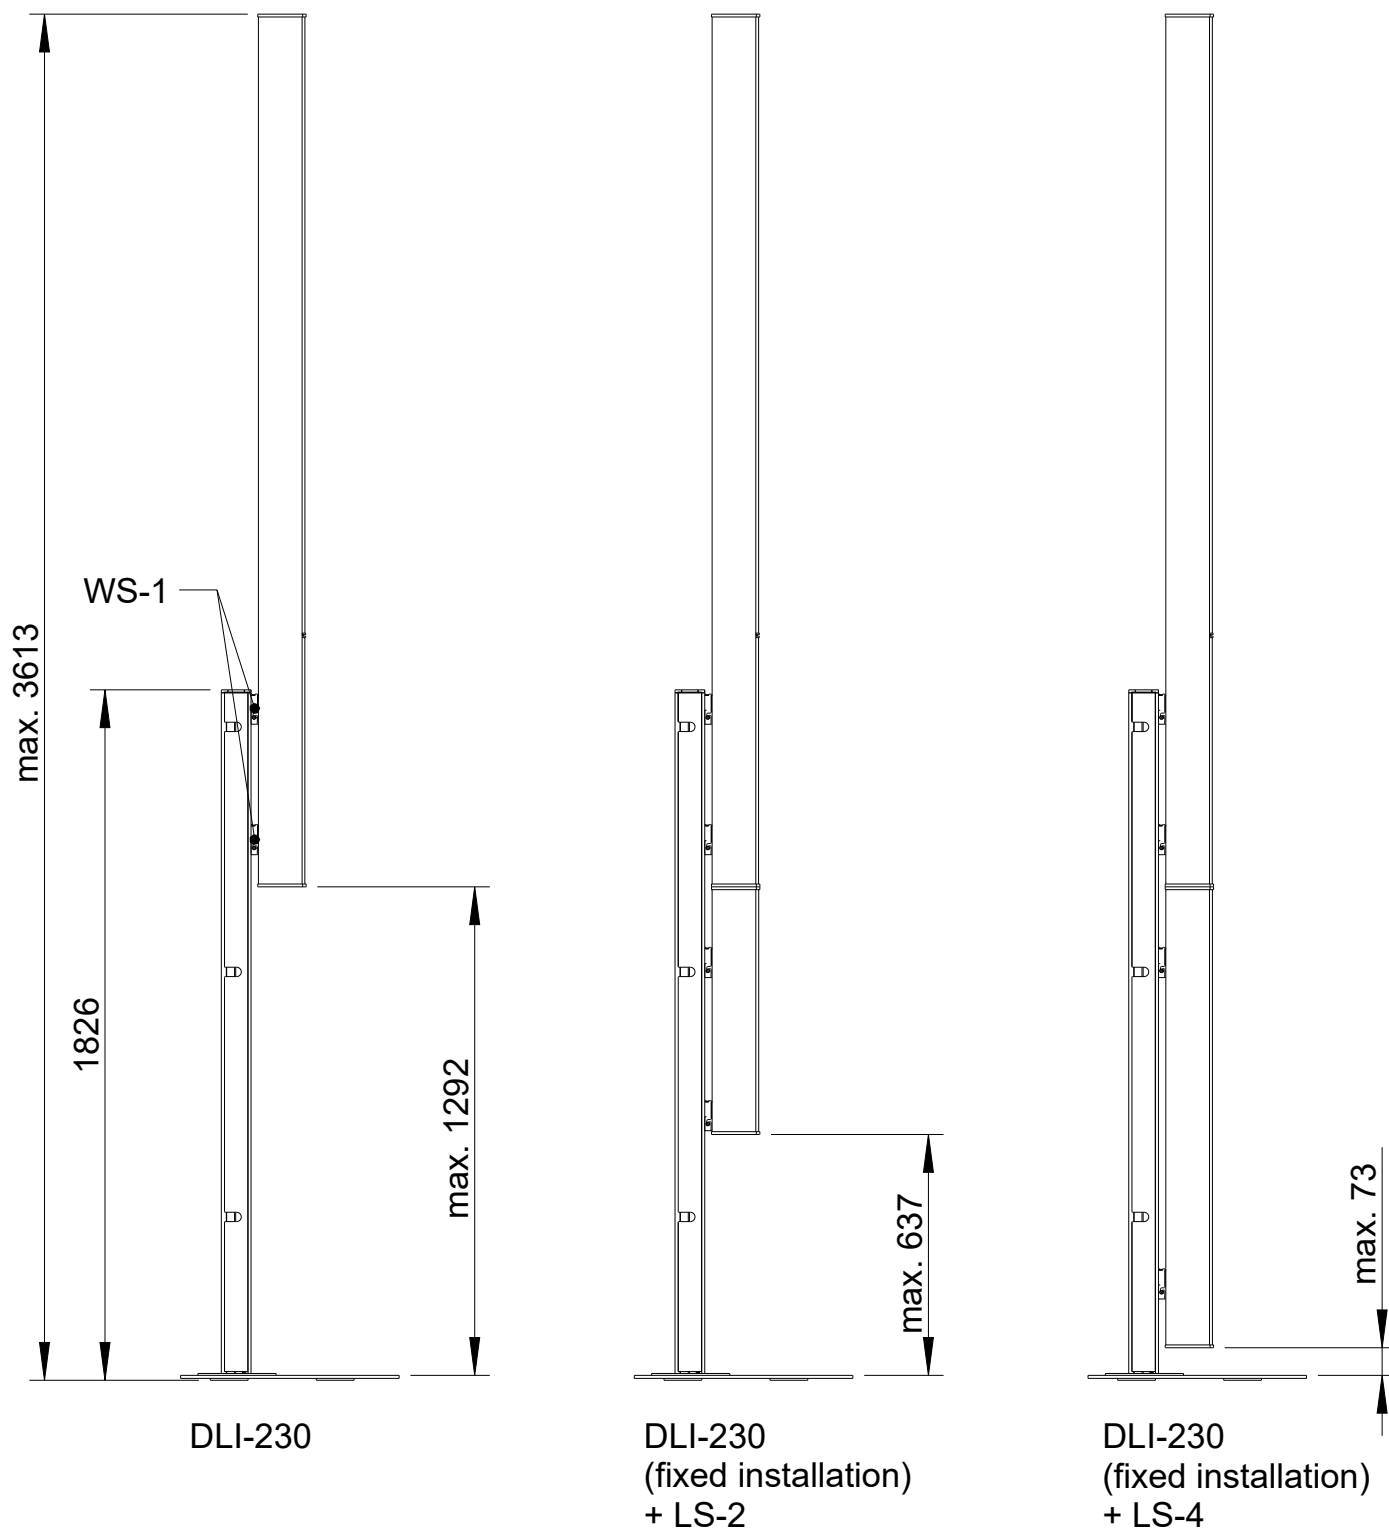

Draufsicht/  
Top view

All data and dimensions are subject to change

Free Stand 180  
8239-xxxxx

WS-1 not included

All data and dimensions are subject to change

**Free Stand 180**  
8239-A0000 / 8239-B0000

WS-1 not included

All data and dimensions are subject to change

**Free Stand 180**  
**8239-A0000 / 8239-B0000**

WS-1 not included

All data and dimensions are subject to change

**Free Stand 180**  
**8239-A0000 / 8239-B0000**

WS-1 not included

All data and dimensions are subject to change

**Free Stand 180**  
8239-A0000 / 8239-B0000

When using Free Stand 180 with DLI-230:  
Check if further attachment points are necessary  
to prevent Free Stand 180 from tipping over!

WS-1 not included

All data and dimensions are subject to change

**Free Stand 180**  
8239-A0000 / 8239-B0000

additional attachment  
to building structure  
required

WS-1

max. 4682

1826

max. 1292