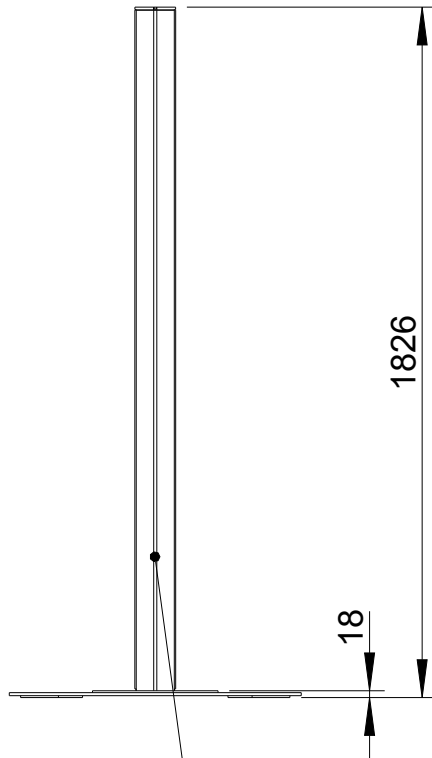

Fohhn

2D drawings

# Free Stand 180

Seitenansicht rechts/  
Side view right

Kabeldurchlass aufklappbar/  
Hinged cable inlet

Vorderansicht/  
Front view

T-Nut für Nutensteine M5/  
T-slot for slot nuts M5

Seitenansicht links/  
Side view left

Draufsicht/  
Top view

All data and dimensions are subject to change

Free Stand 180  
8239-xxxxx

WS-1 not included

All data and dimensions are subject to change

**Free Stand 180**  
8239-A0000 / 8239-B0000

WS-1 not included

All data and dimensions are subject to change

**Free Stand 180**  
**8239-A0000 / 8239-B0000**

WS-1 not included

All data and dimensions are subject to change

**Free Stand 180**  
**8239-A0000 / 8239-B0000**