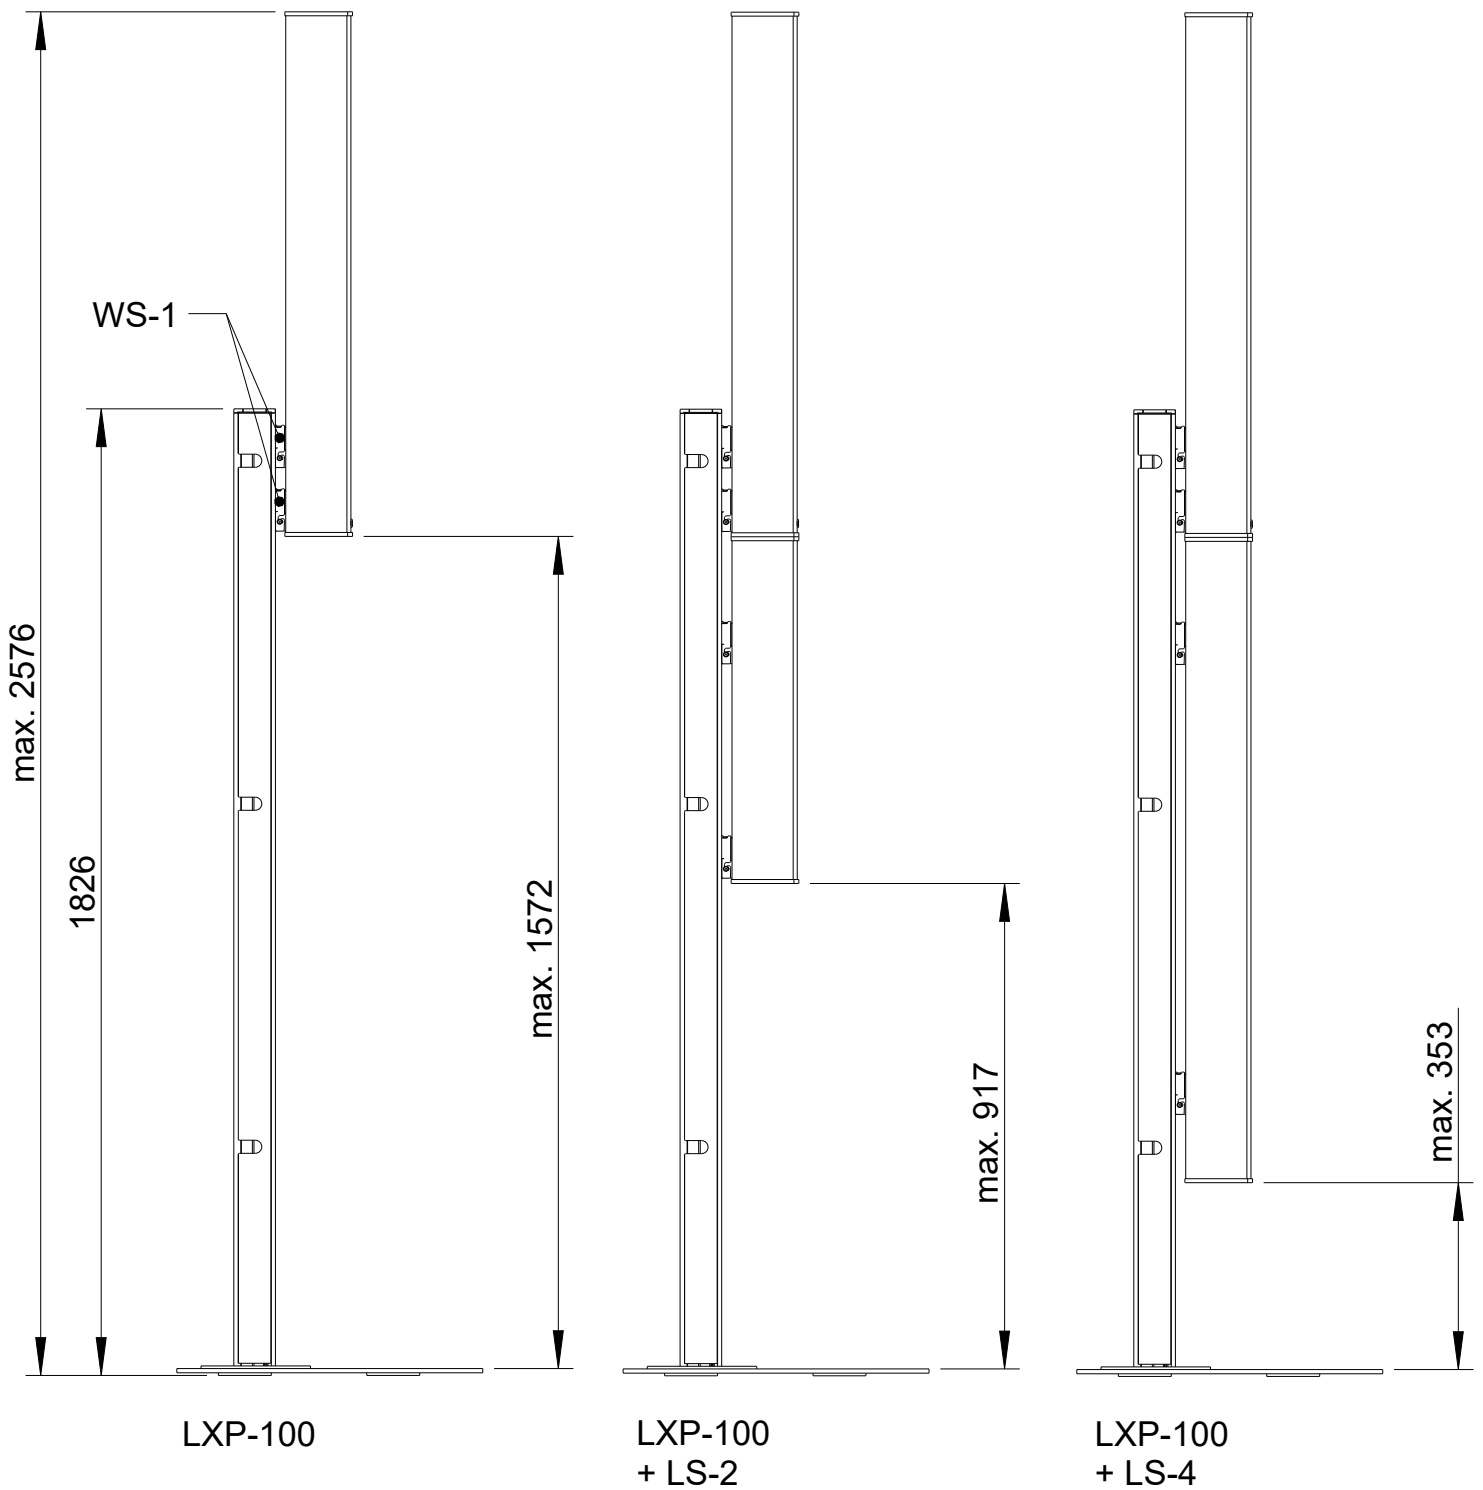

# Free Stand 180

Seitenansicht rechts/  
Side view right

Kabeldurchlass aufklappbar/  
Hinged cable inlet

Vorderansicht/  
Front view

T-Nut für Nutensteine M5/  
T-slot for slot nuts M5

Seitenansicht links/  
Side view left

Draufsicht/  
Top view

All data and dimensions are subject to change

Free Stand 180  
8239-xxxxx

WS-1 not included

All data and dimensions are subject to change

**Free Stand 180**  
8239-A0000 / 8239-B0000

WS-1 not included

All data and dimensions are subject to change

**Free Stand 180**  
**8239-A0000 / 8239-B0000**

WS-1 not included

All data and dimensions are subject to change

**Free Stand 180**  
**8239-A0000 / 8239-B0000**

WS-1 not included

All data and dimensions are subject to change

**Free Stand 180**  
8239-A0000 / 8239-B0000

When using Free Stand 180 with DLI-230:  
Check if further attachment points are necessary  
to prevent Free Stand 180 from tipping over!