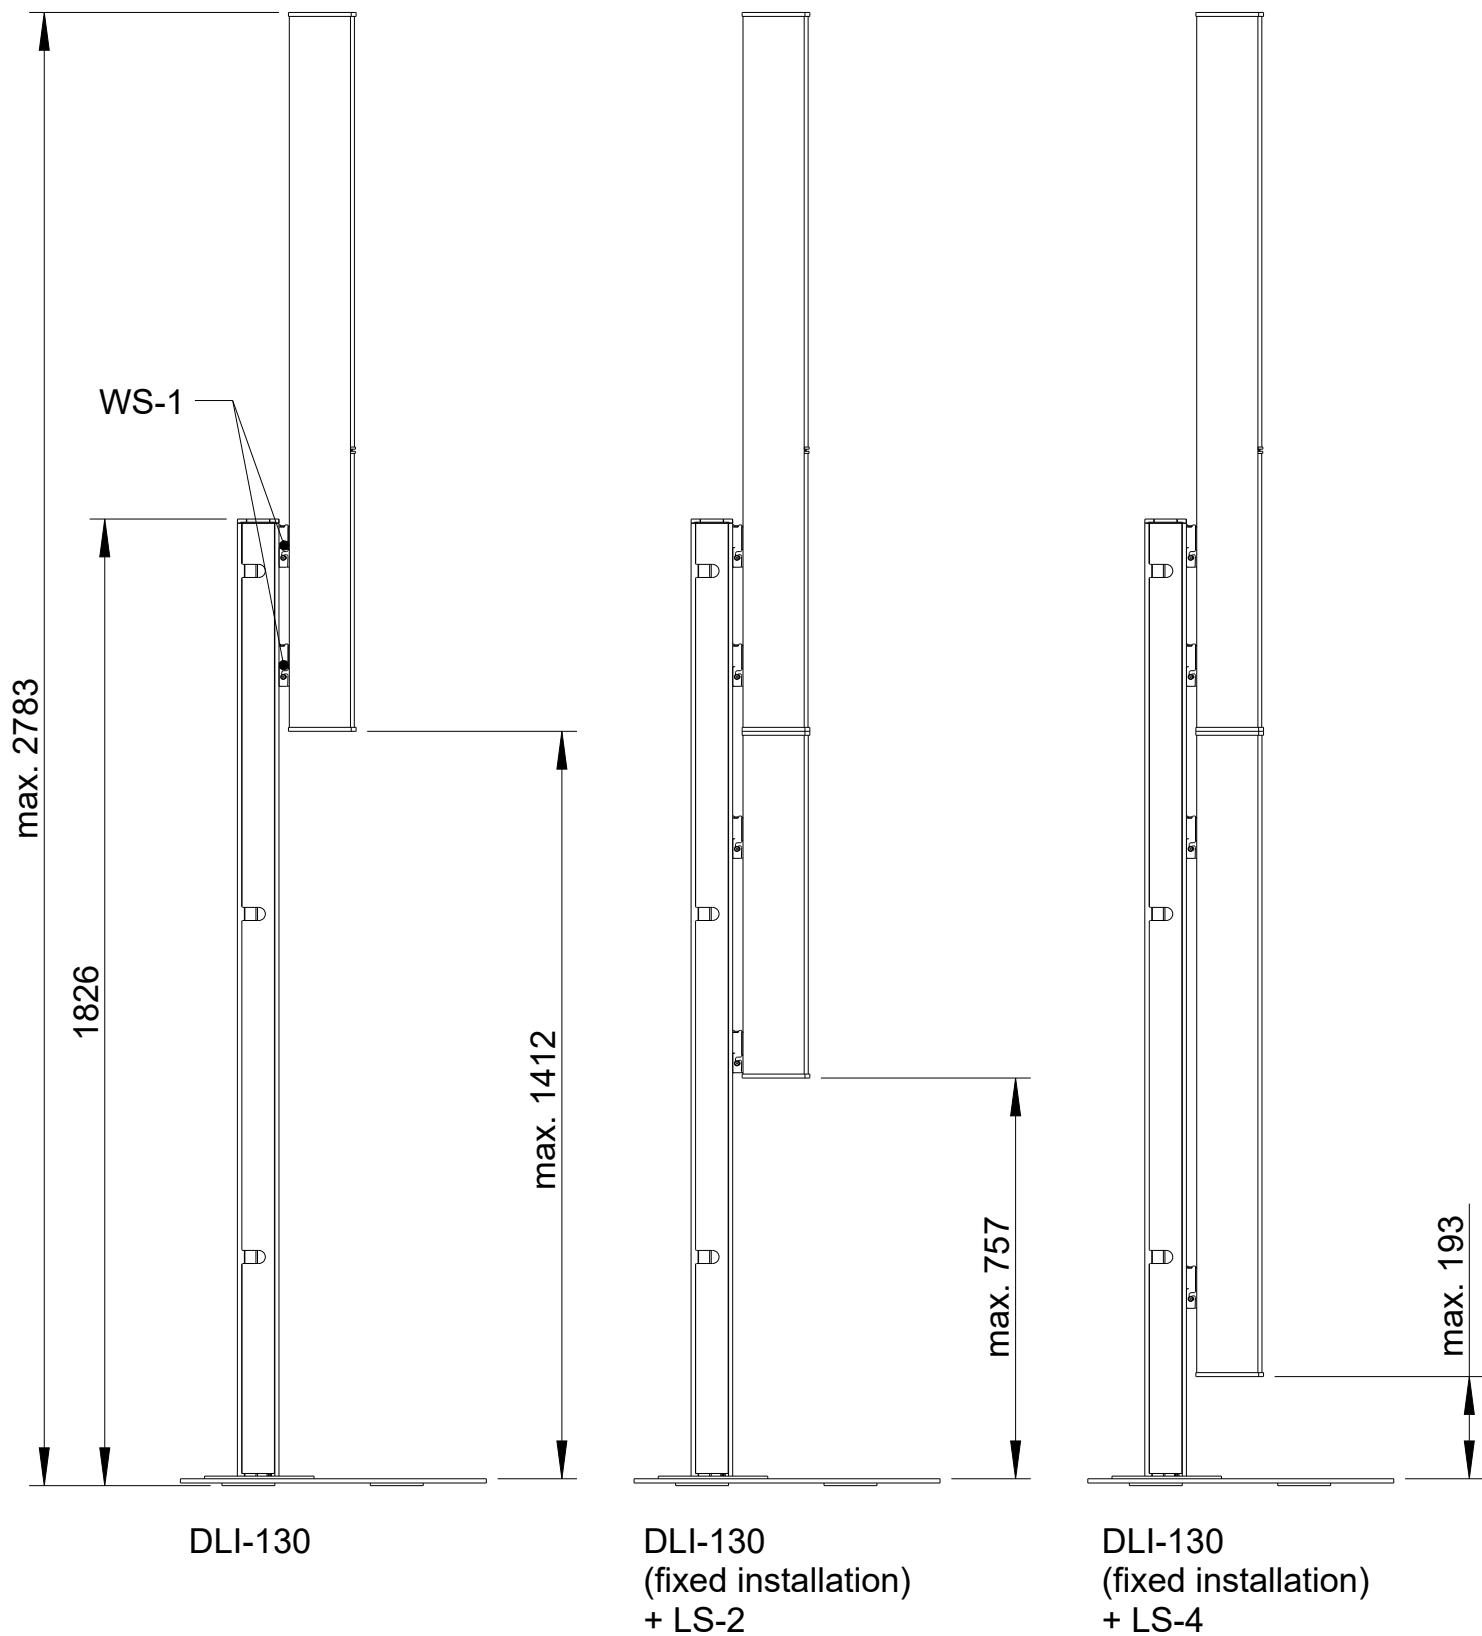

# Free Stand 180

Seitenansicht rechts/  
Side view right

Kabeldurchlass aufklappbar/  
Hinged cable inlet

Vorderansicht/  
Front view

T-Nut für Nutensteine M5/  
T-slot for slot nuts M5

Seitenansicht links/  
Side view left

Draufsicht/  
Top view

All data and dimensions are subject to change

Free Stand 180  
8239-xxxxx

WS-1 not included

All data and dimensions are subject to change

**Free Stand 180**  
8239-A0000 / 8239-B0000

WS-1 not included

All data and dimensions are subject to change

**Free Stand 180**  
**8239-A0000 / 8239-B0000**

WS-1 not included

All data and dimensions are subject to change

**Free Stand 180**  
**8239-A0000 / 8239-B0000**

WS-1 not included

All data and dimensions are subject to change

**Free Stand 180**  
8239-A0000 / 8239-B0000

When using Free Stand 180 with DLI-230:  
Check if further attachment points are necessary  
to prevent Free Stand 180 from tipping over!