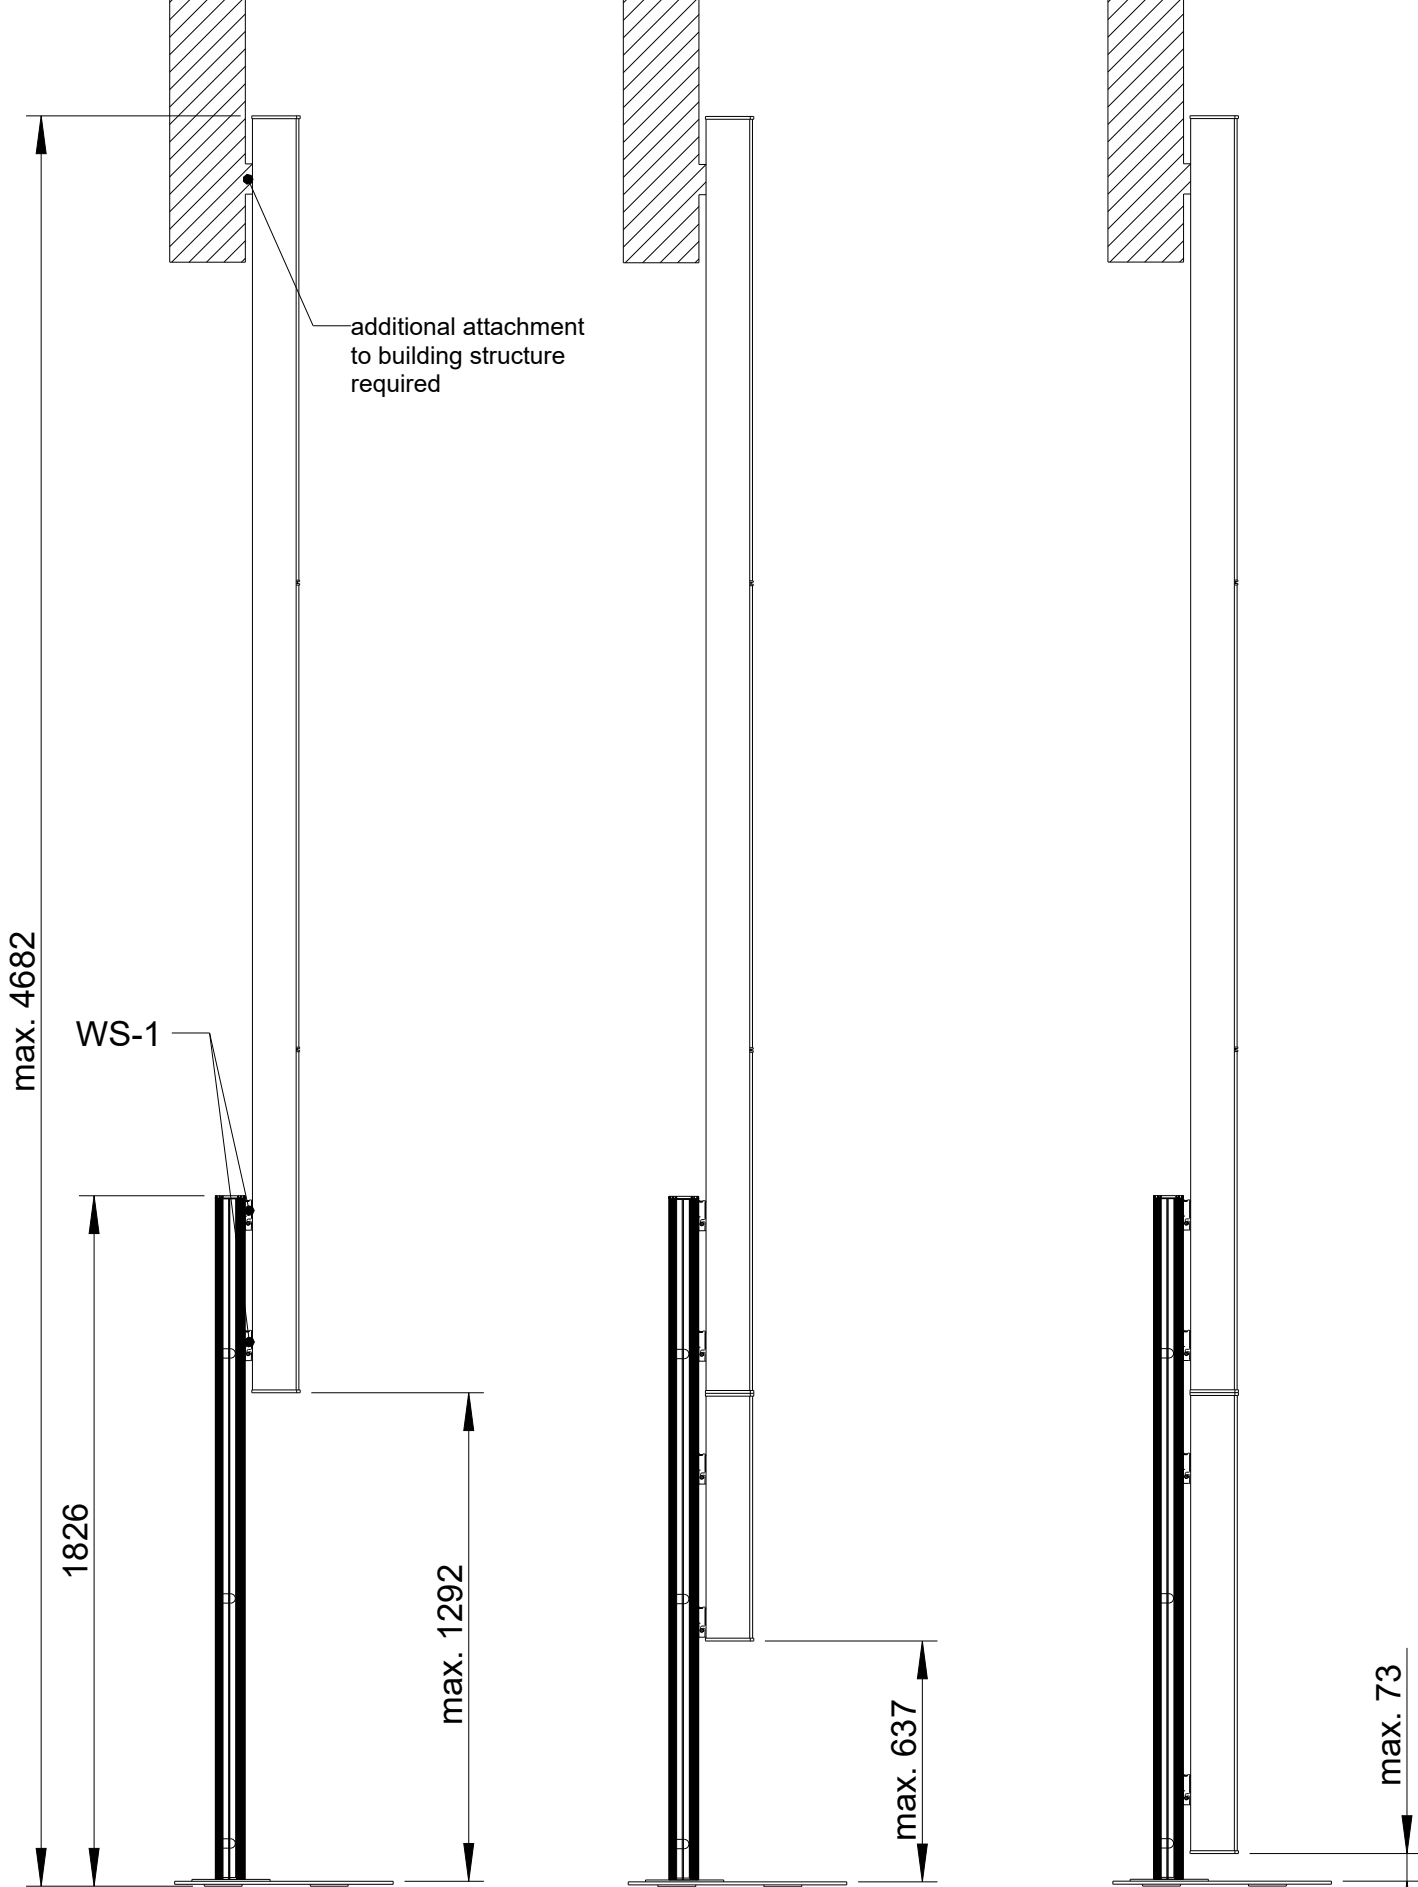

WS-1 not included

All data and dimensions are subject to change

**Free Stand 180**  
**8239-A0000 / 8239-B0000**

WS-1 not included

All data and dimensions are subject to change

**Free Stand 180**  
**8239-A0000 / 8239-B0000**

WS-1 not included

All data and dimensions are subject to change

**Free Stand 180**  
8239-A0000 / 8239-B0000

When using Free Stand 180 with DLI-230:  
Check if further attachment points are necessary  
to prevent Free Stand 180 from tipping over!

WS-1 not included

All data and dimensions are subject to change

**Free Stand 180**  
8239-A0000 / 8239-B0000

additional attachment  
to building structure  
required

WS-1

max. 4682

1826

max. 1292

max. 637

max. 73

DLI-330

DLI-330  
(fixed installation)  
+ LS-2

DLI-330  
(fixed installation)  
+ LS-4

WS-1 not included  
All data and dimensions are subject to change

**Free Stand 180**  
**8239-A0000 / 8239-B0000**