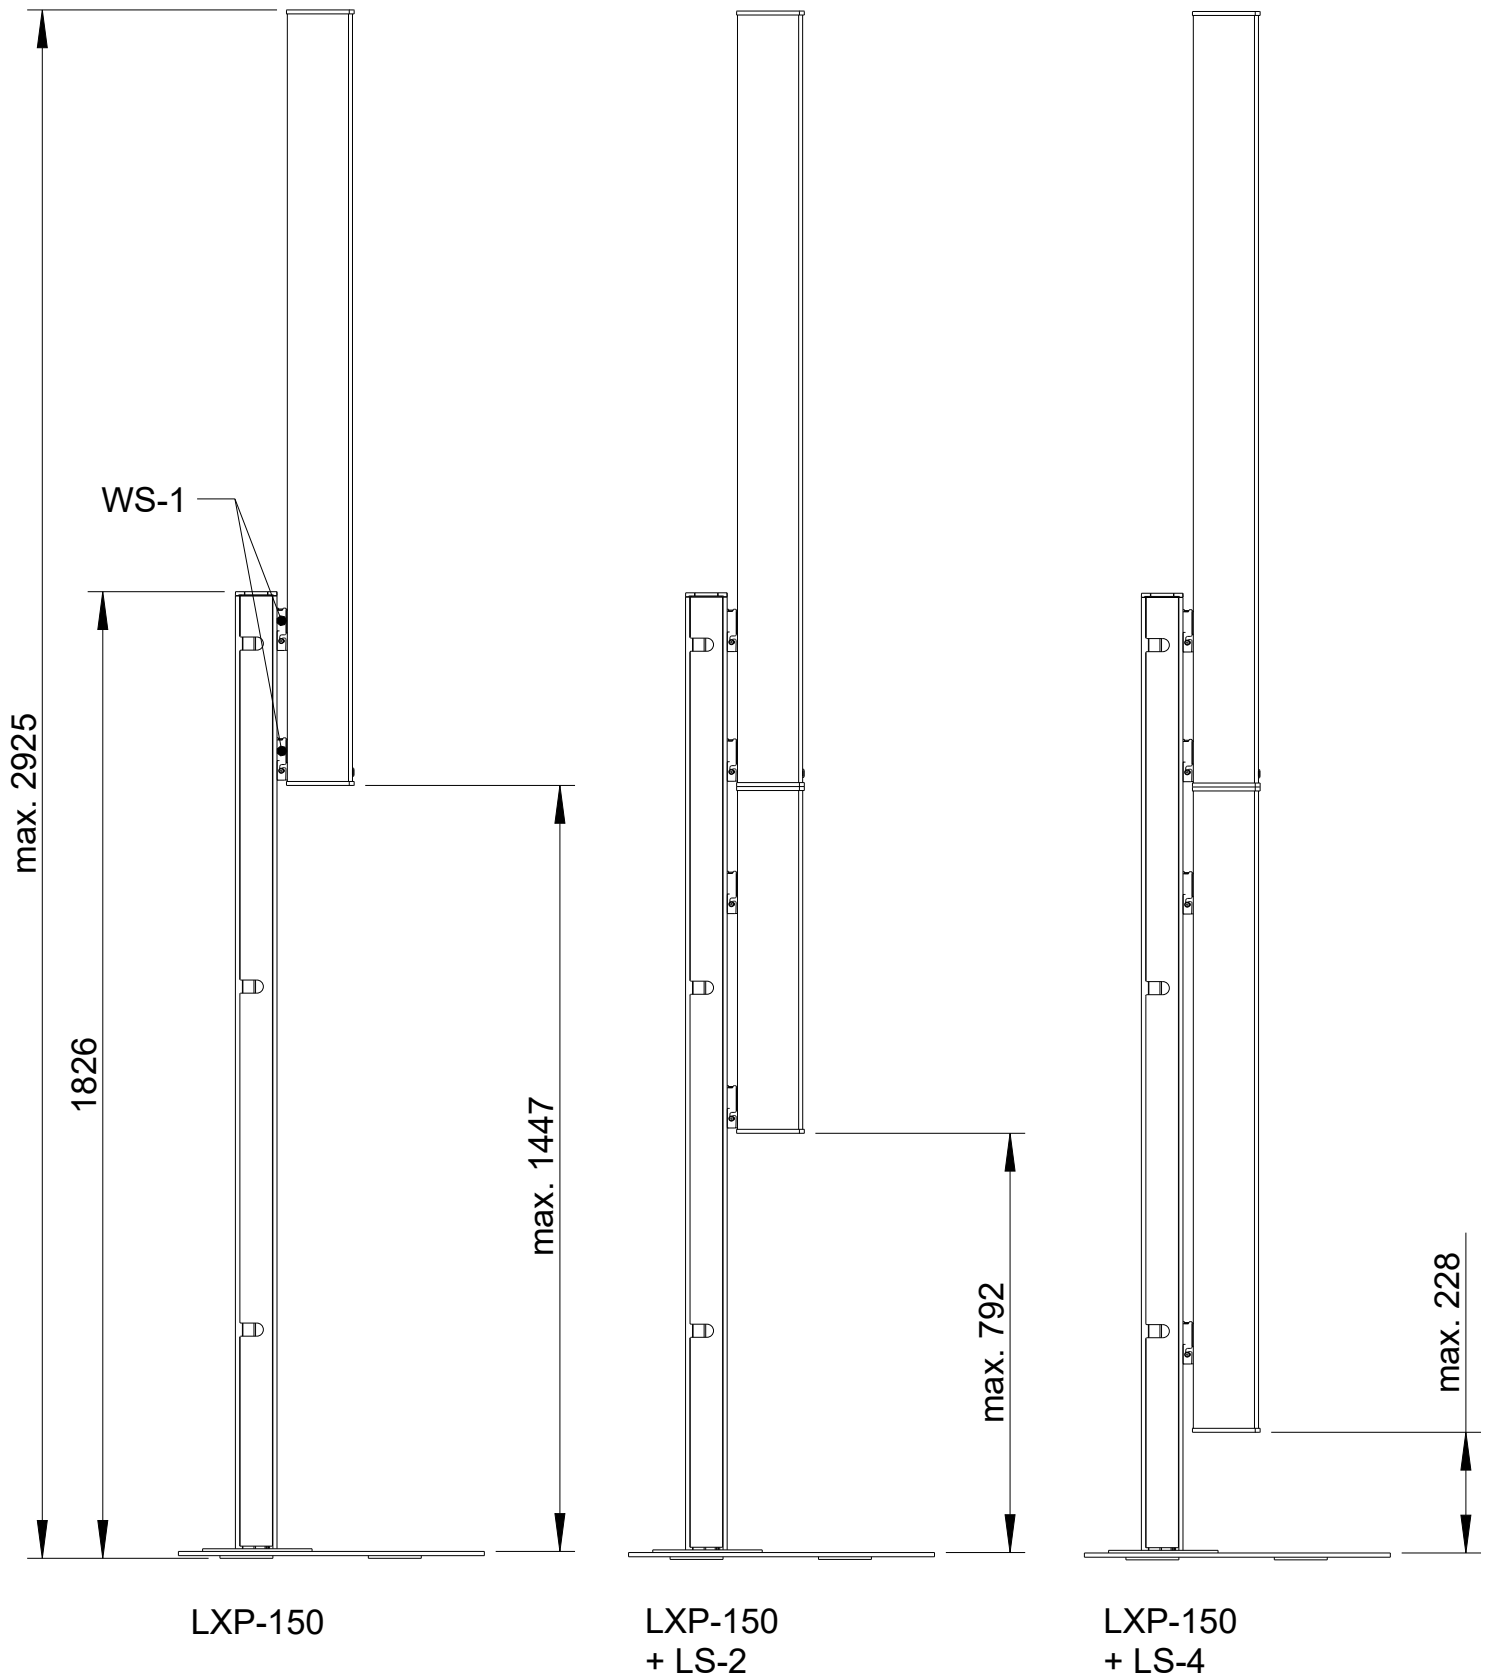

# Free Stand 180

Seitenansicht rechts/  
Side view right

Kabeldurchlass aufklappbar/  
Hinged cable inlet

Vorderansicht/  
Front view

T-Nut für Nutensteine M5/  
T-slot for slot nuts M5

Seitenansicht links/  
Side view left

Draufsicht/  
Top view

All data and dimensions are subject to change

Free Stand 180  
8239-xxxxx

WS-1 not included

All data and dimensions are subject to change

**Free Stand 180**  
8239-A0000 / 8239-B0000

WS-1 not included

All data and dimensions are subject to change

**Free Stand 180**  
**8239-A0000 / 8239-B0000**

WS-1 not included

All data and dimensions are subject to change

**Free Stand 180**  
**8239-A0000 / 8239-B0000**

WS-1 not included

All data and dimensions are subject to change

**Free Stand 180**  
8239-A0000 / 8239-B0000

When using Free Stand 180 with DLI-230:  
Check if further attachment points are necessary  
to prevent Free Stand 180 from tipping over!