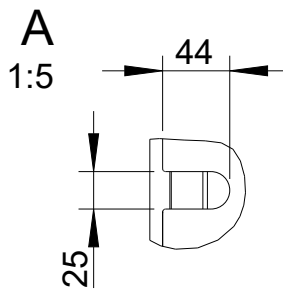

# Free Stand 180

Seitenansicht rechts/  
Side view right

Kabeldurchlass aufklappbar/  
Hinged cable inlet

Vorderansicht/  
Front view

T-Nut für Nutensteine M5/  
T-slot for slot nuts M5

Seitenansicht links/  
Side view left

Draufsicht/  
Top view

All data and dimensions are subject to change

Free Stand 180  
8239-xxxxx

WS-1 not included

All data and dimensions are subject to change

**Free Stand 180**  
8239-A0000 / 8239-B0000

WS-1 not included

All data and dimensions are subject to change

**Free Stand 180**  
**8239-A0000 / 8239-B0000**

WS-1 not included

All data and dimensions are subject to change

**Free Stand 180**  
**8239-A0000 / 8239-B0000**