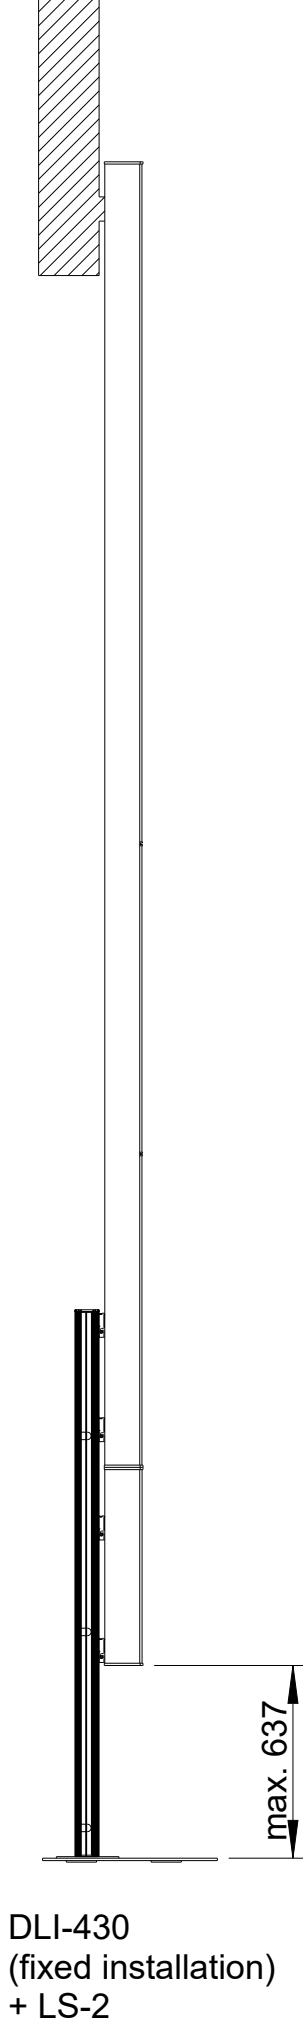

WS-1 not included

All data and dimensions are subject to change

Free Stand 180
8239-A0000 / 8239-B0000