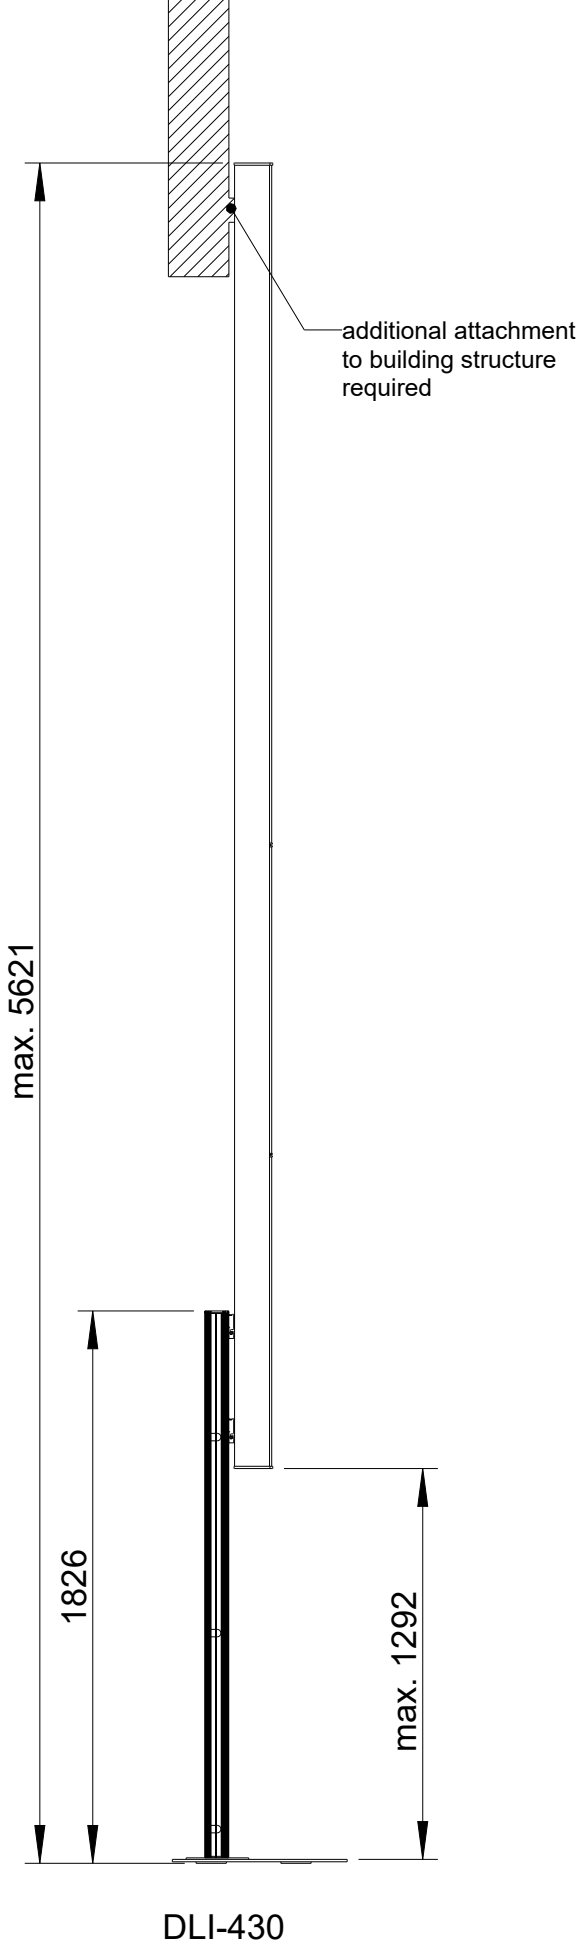

# Free Stand 180

Seitenansicht rechts/  
Side view right

Kabeldurchlass aufklappbar/  
Hinged cable inlet

Vorderansicht/  
Front view

T-Nut für Nutensteine M5/  
T-slot for slot nuts M5

Seitenansicht links/  
Side view left

Draufsicht/  
Top view

All data and dimensions are subject to change

Free Stand 180  
8239-xxxxx

WS-1 not included

All data and dimensions are subject to change

**Free Stand 180**  
8239-A0000 / 8239-B0000

WS-1 not included

All data and dimensions are subject to change

**Free Stand 180**  
8239-A0000 / 8239-B0000

additional attachment  
to building structure  
required

WS-1

max. 4682

1826

max. 1292

max. 637

max. 73

DLI-330

DLI-330  
(fixed installation)  
+ LS-2

DLI-330  
(fixed installation)  
+ LS-4

WS-1 not included  
All data and dimensions are subject to change

**Free Stand 180**  
**8239-A0000 / 8239-B0000**