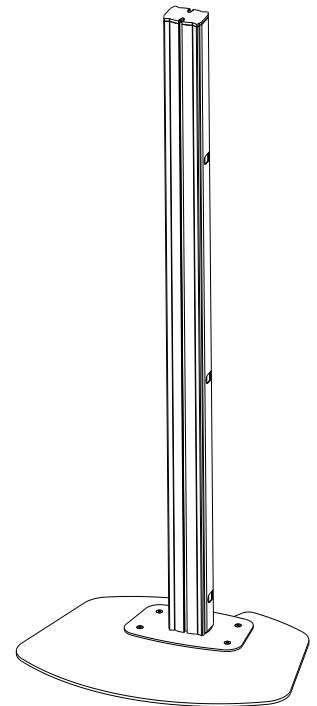

# Free Stand 180

Seitenansicht rechts/  
Side view right

Kabeldurchlass aufklappbar/  
Hinged cable inlet

Vorderansicht/  
Front view

T-Nut für Nutensteine M5/  
T-slot for slot nuts M5

Seitenansicht links/  
Side view left

Draufsicht/  
Top view

All data and dimensions are subject to change

Free Stand 180  
8239-xxxxx

WS-1 not included

All data and dimensions are subject to change

**Free Stand 180**  
8239-A0000 / 8239-B0000

WS-1 not included

All data and dimensions are subject to change

**Free Stand 180**  
**8239-A0000 / 8239-B0000**

WS-1 not included

All data and dimensions are subject to change

**Free Stand 180**  
**8239-A0000 / 8239-B0000**