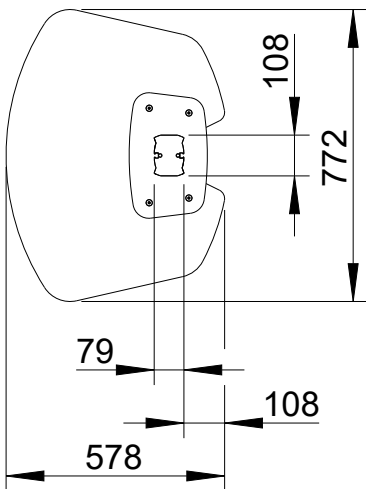

# Free Stand 180

Seitenansicht rechts/  
Side view right

Kabeldurchlass aufklappbar/  
Hinged cable inlet

Vorderansicht/  
Front view

T-Nut für Nutensteine M5/  
T-slot for slot nuts M5

Seitenansicht links/  
Side view left

Draufsicht/  
Top view

All data and dimensions are subject to change

Free Stand 180  
8239-xxxxx

WS-1 not included

All data and dimensions are subject to change

**Free Stand 180**  
8239-A0000 / 8239-B0000

WS-1 not included

All data and dimensions are subject to change

**Free Stand 180**  
**8239-A0000 / 8239-B0000**

WS-1 not included

All data and dimensions are subject to change

**Free Stand 180**  
**8239-A0000 / 8239-B0000**

WS-1 not included

All data and dimensions are subject to change

**Free Stand 180**  
8239-A0000 / 8239-B0000

additional attachment  
to building structure  
required

WS-1

max. 4682

1826

max. 1292