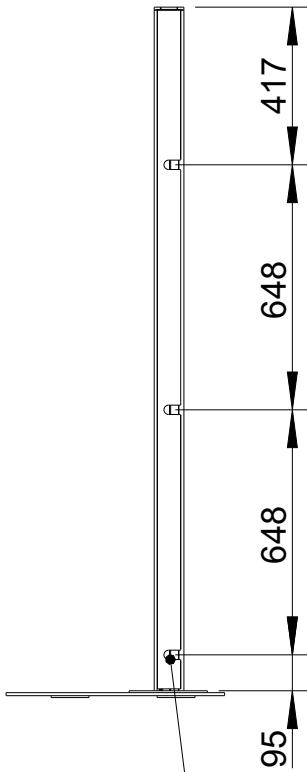

Fohhn

2D drawings

# Free Stand 180

Seitenansicht rechts/  
Side view right

Kabeldurchlass aufklappbar/  
Hinged cable inlet

Vorderansicht/  
Front view

T-Nut für Nutensteine M5/  
T-slot for slot nuts M5

Seitenansicht links/  
Side view left

Draufsicht/  
Top view

All data and dimensions are subject to change

Free Stand 180  
8239-xxxxx

WS-1 not included

All data and dimensions are subject to change

**Free Stand 180**  
8239-A0000 / 8239-B0000

WS-1 not included

All data and dimensions are subject to change

**Free Stand 180**  
**8239-A0000 / 8239-B0000**

WS-1 not included

All data and dimensions are subject to change

**Free Stand 180**  
**8239-A0000 / 8239-B0000**