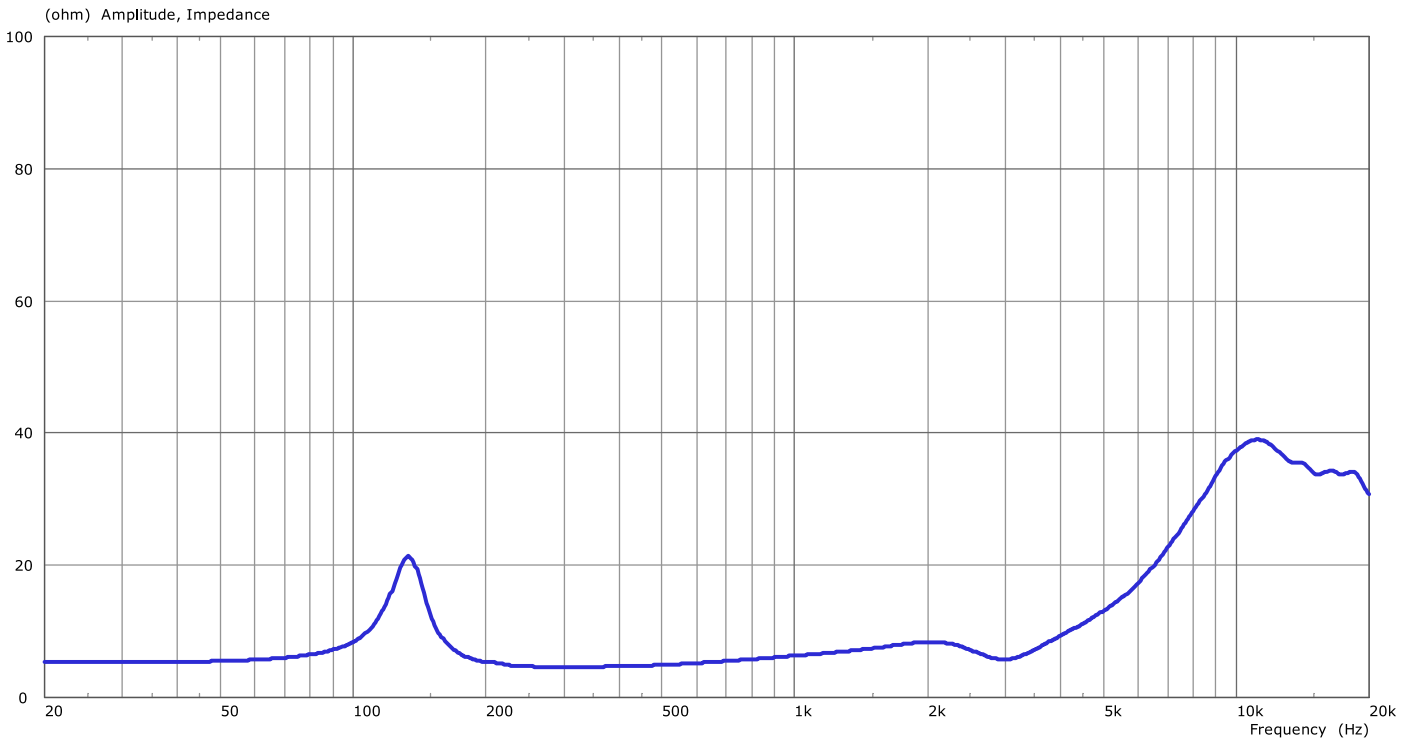

Fohhn

Measurement charts

**Linea**

**LXP-150**

## frequency response

## impedance

## directivity index