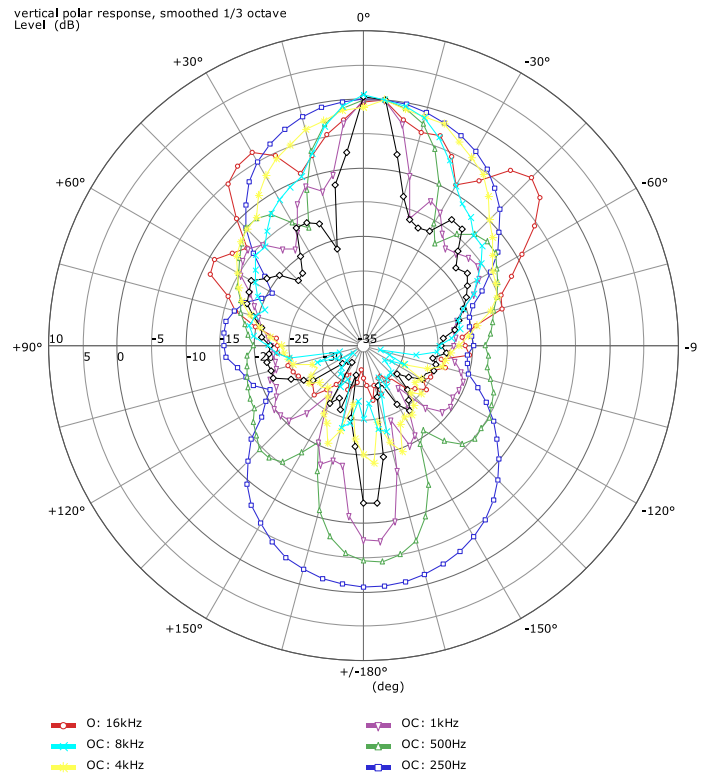

polar pattern