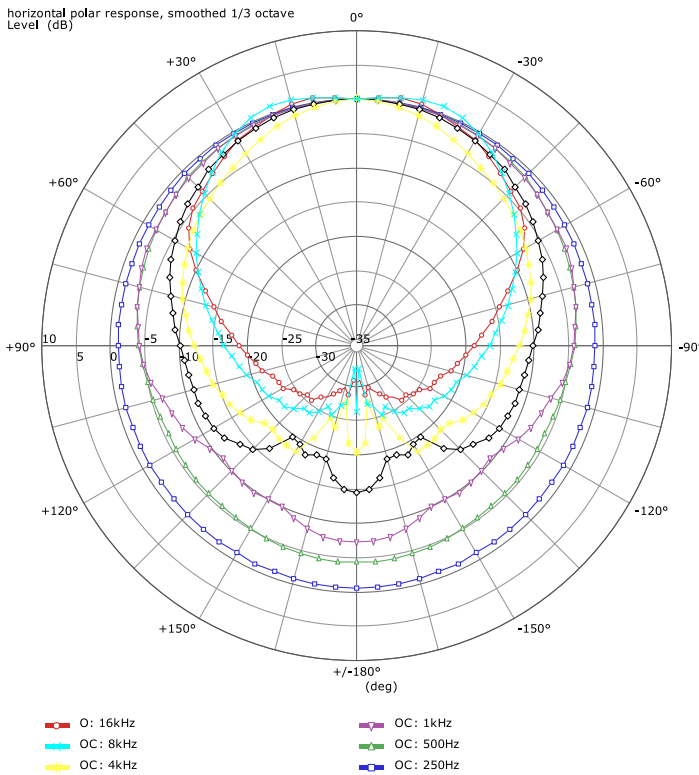

polar pattern