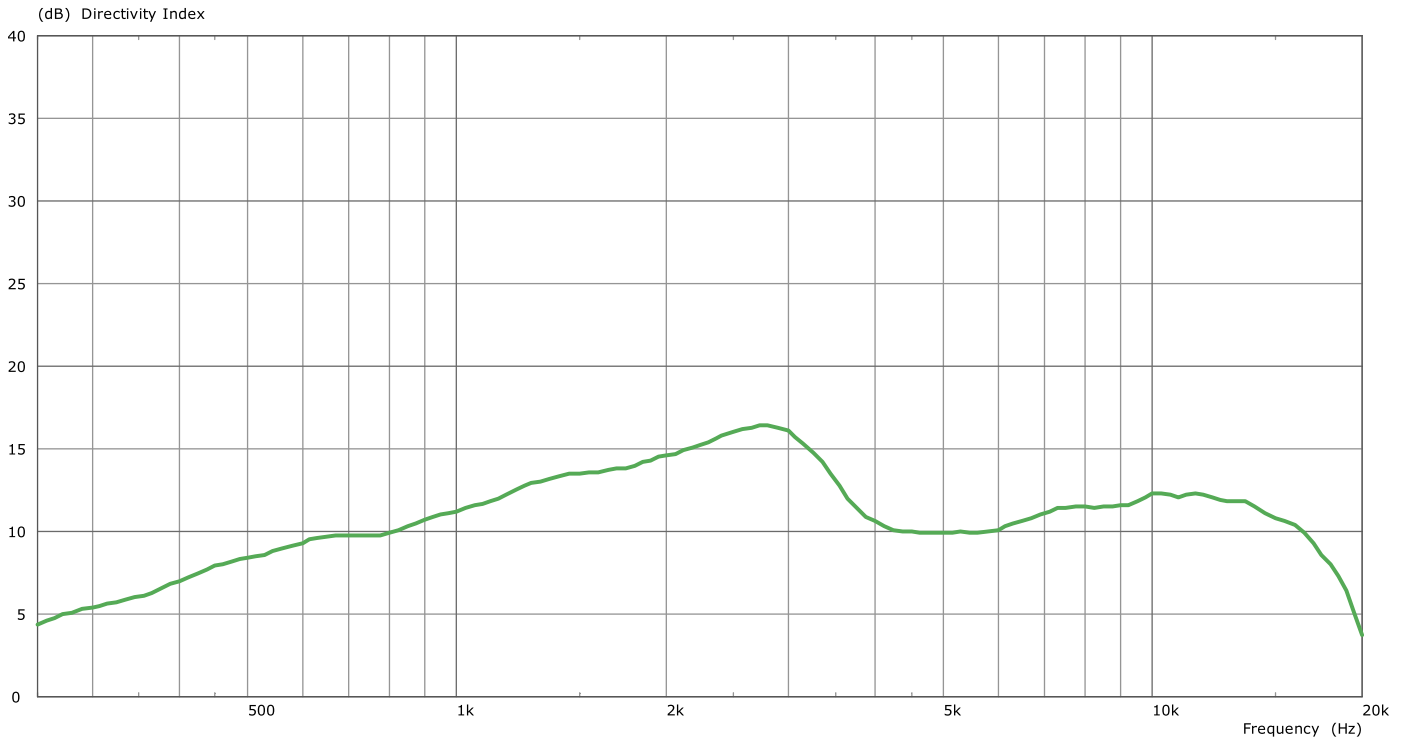

Fohhn

Measurement charts

**Linea**

**LXP-150**

## frequency response

## impedance

## directivity index