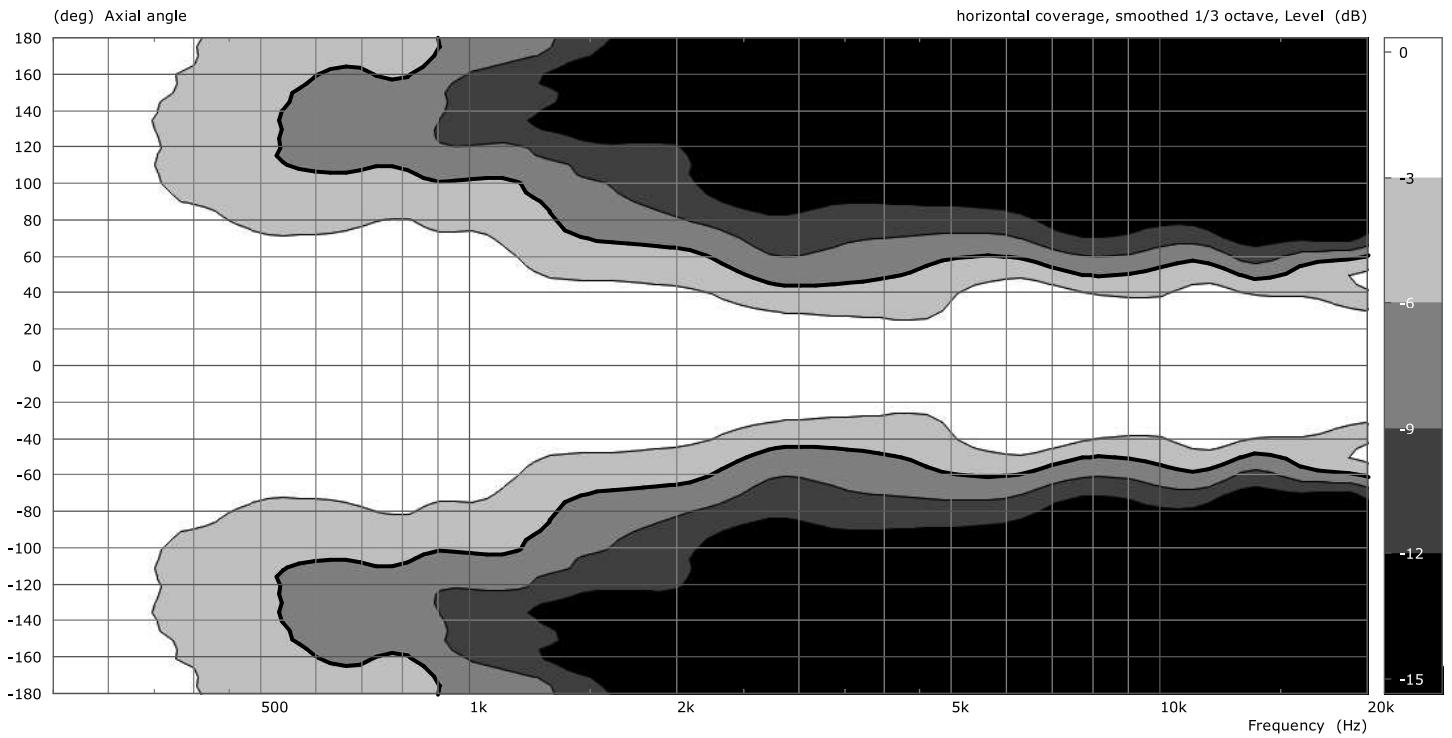

horizontal coverage