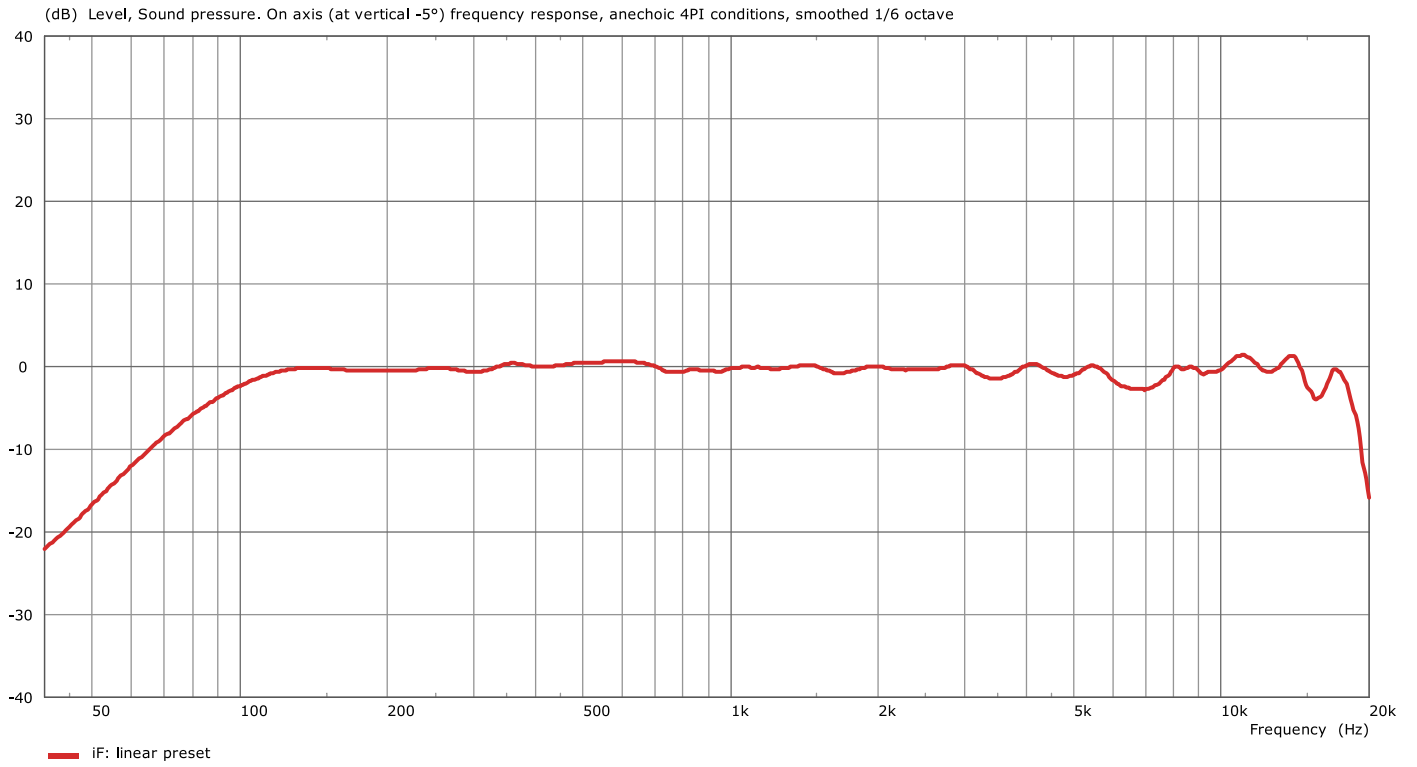

Fohhn

Measurement charts

**Linea**

**LXP-150**

## frequency response

## impedance

## directivity index