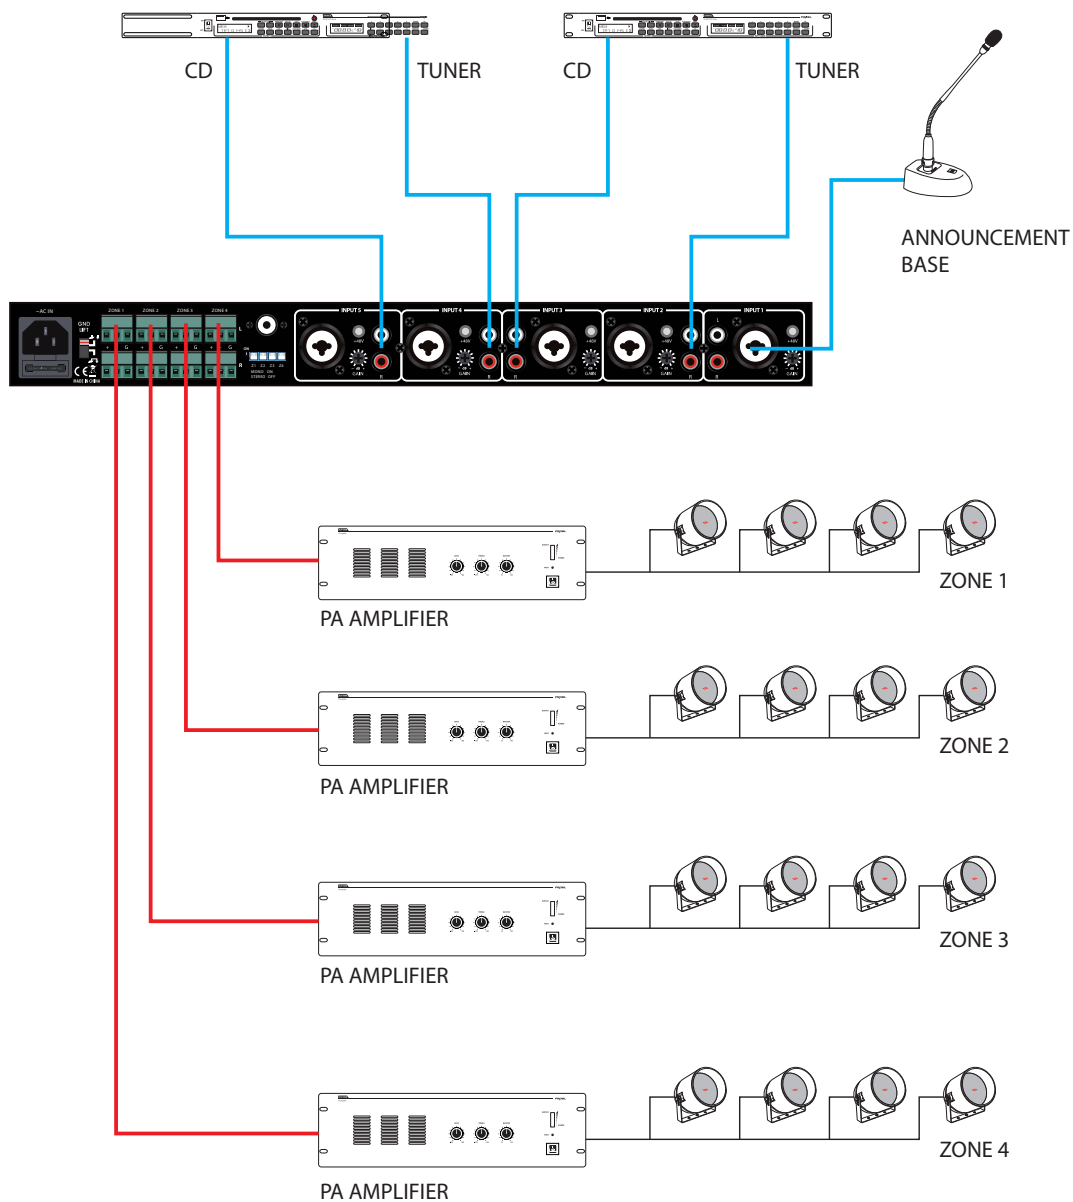

AMIX54Z

Public Address application

Block Diagram

AMIX54Z

STEREO Sound Systems application

Block Diagram

AMIX54Z

ROOM COMBINING

Block Diagram

IN 1 → ZONE 1
 IN 2 → ZONE 2
 IN 3 → ZONE 3
 IN 4 → ZONE 4

IN 1 → ZONE 1-2
 IN 2 → ZONE 1-2
 IN 3 → ZONE 3
 IN 4 → ZONE 4

IN 1 → ZONE 1-2-3
 IN 2 → ZONE 1-2-3
 IN 3 → ZONE 1-2-3
 IN 4 → ZONE 4

IN 1 → ZONE 1-2-3-4
 IN 2 → ZONE 1-2-3-4
 IN 3 → ZONE 1-2-3-4
 IN 4 → ZONE 1-2-3-4