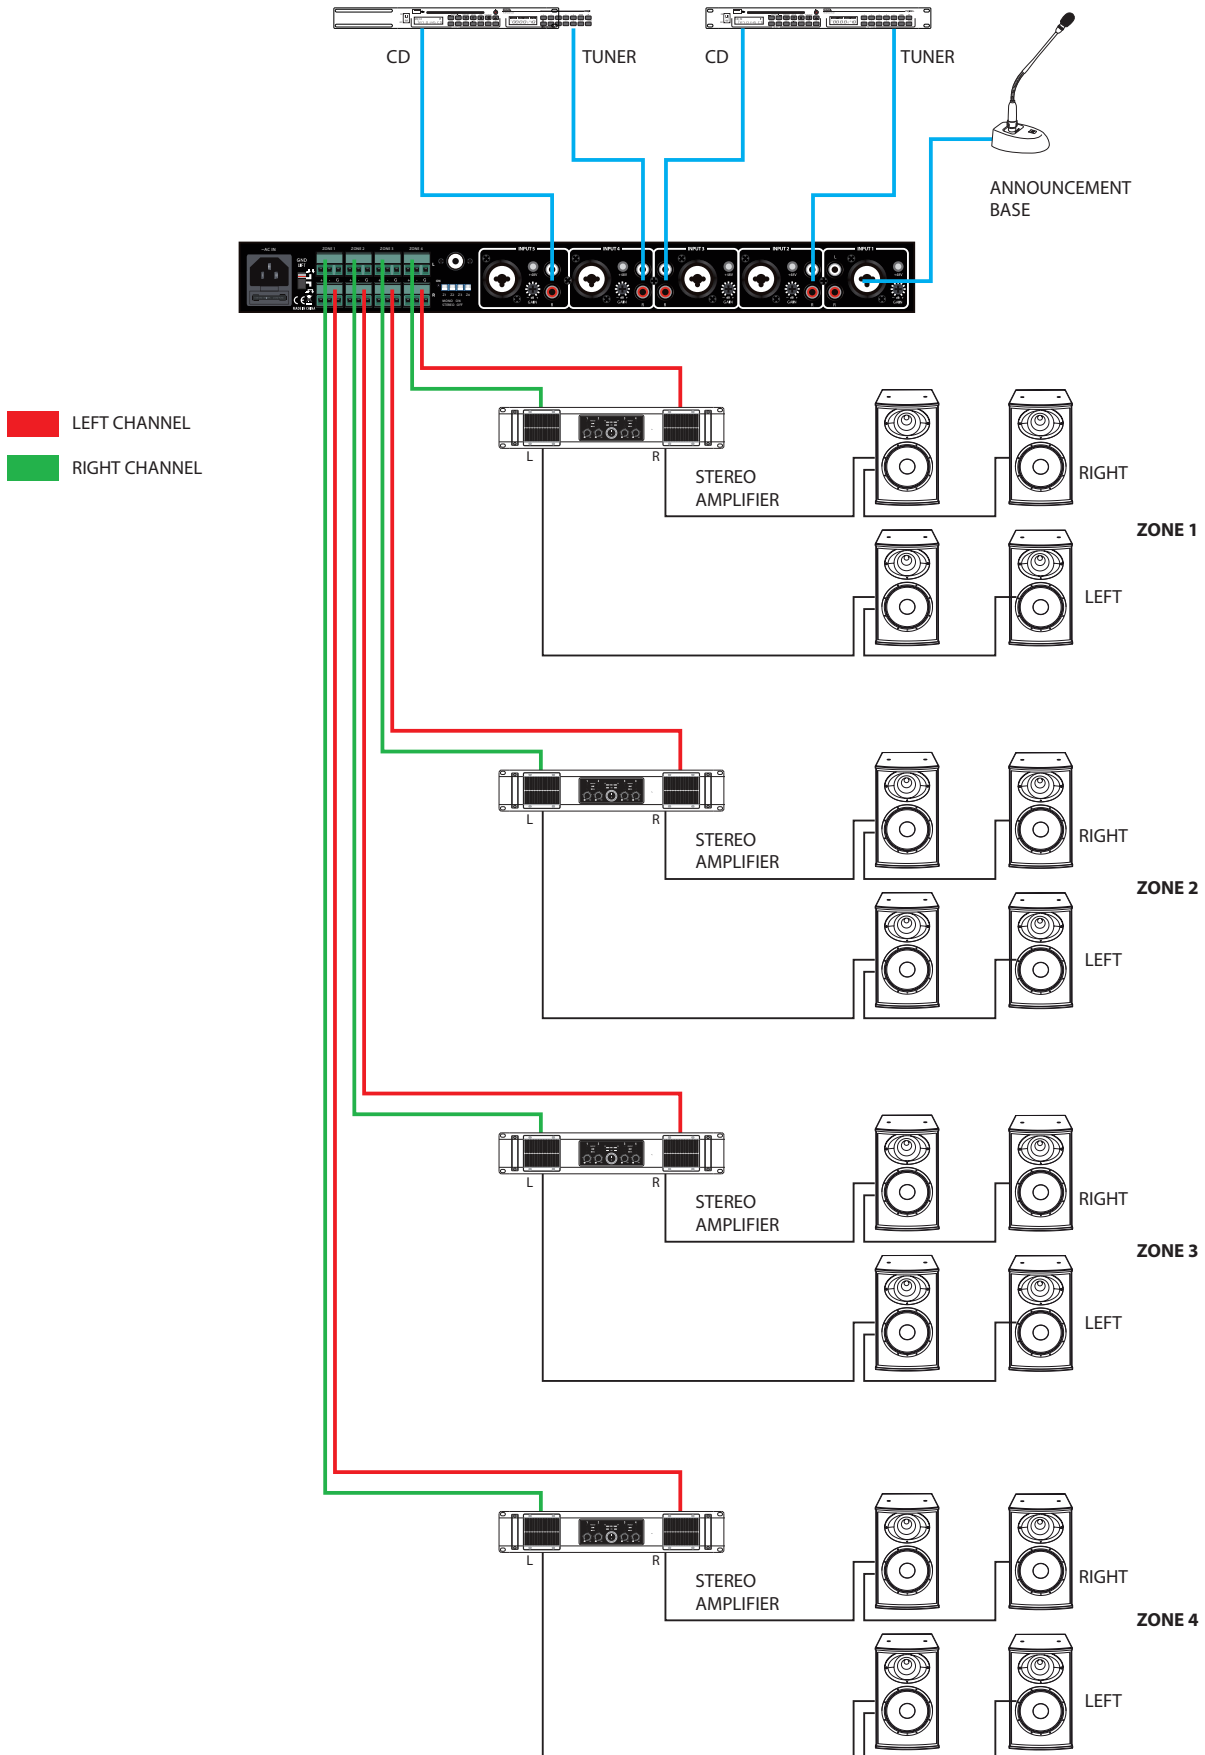

AMIX54Z

Public Address application

Block Diagram

AMIX54Z

STEREO Sound Systems application

Block Diagram

AMIX54Z

ROOM COMBINING

Block Diagram

IN 1 → ZONE 1
 IN 2 → ZONE 2
 IN 3 → ZONE 3
 IN 4 → ZONE 4

IN 1 → ZONE 1-2
 IN 2 → ZONE 1-2
 IN 3 → ZONE 3
 IN 4 → ZONE 4

IN 1 → ZONE 1-2-3
 IN 2 → ZONE 1-2-3
 IN 3 → ZONE 1-2-3
 IN 4 → ZONE 4

IN 1 → ZONE 1-2-3-4
 IN 2 → ZONE 1-2-3-4
 IN 3 → ZONE 1-2-3-4
 IN 4 → ZONE 1-2-3-4