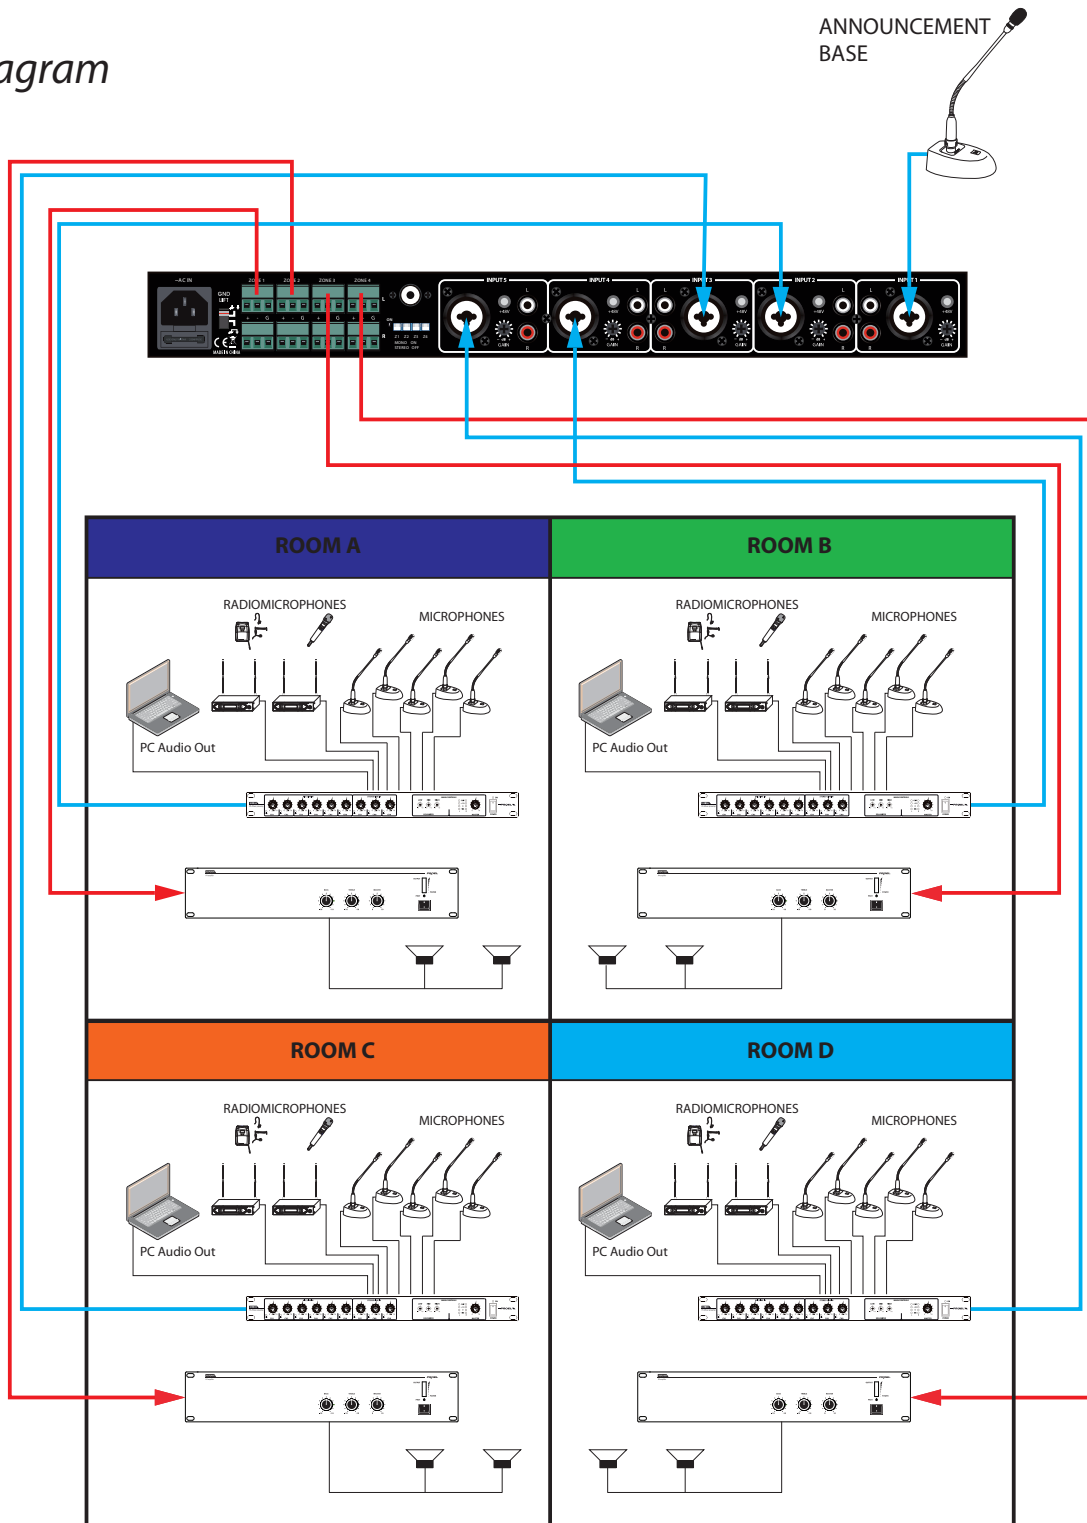

AMIX54Z

Public Address application

Block Diagram

AMIX54Z

STEREO Sound Systems application

Block Diagram

AMIX54Z

ROOM COMBINING

Block Diagram

IN 1 → ZONE 1
 IN 2 → ZONE 2
 IN 3 → ZONE 3
 IN 4 → ZONE 4

IN 1 → ZONE 1-2
 IN 2 → ZONE 1-2
 IN 3 → ZONE 3
 IN 4 → ZONE 4

IN 1 → ZONE 1-2-3
 IN 2 → ZONE 1-2-3
 IN 3 → ZONE 1-2-3
 IN 4 → ZONE 4

IN 1 → ZONE 1-2-3-4
 IN 2 → ZONE 1-2-3-4
 IN 3 → ZONE 1-2-3-4
 IN 4 → ZONE 1-2-3-4