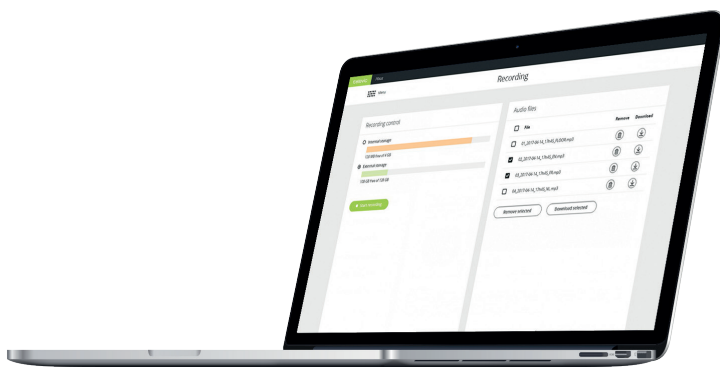

NEW Plixus AE-R

**A slim and standalone core
for your conference**

televic
conference

A compact cornerstone

The Plixus AE-R is a compact central engine with **all functionality on board to run a conference, without the need for a dedicated computer**. From microphone management over interpretation channels and audio routing to camera control: the Plixus AE-R is ready for action. With an integrated memory, an expandable USB slot, and a recording button at the front, recording meetings becomes a breeze. Even multilingual ones.

From simple to advanced meetings

Whether your meeting only requires basic functionality or whether you need complex features, Plixus AE-R is a versatile partner. An easy to use **web server gives you full access to core meeting functionality**. If you need advanced tools, **Plixus AE-R works with the full suite of CoCon applications** to make even the most demanding meetings a success. What's more, Plixus AE-R also **plays seamlessly with software solutions** such as **Congressify and T-Council**.