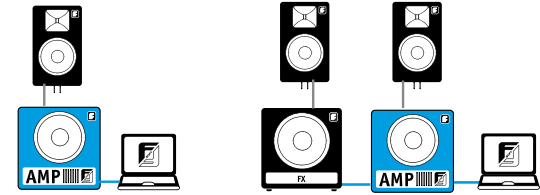

The most compact active PA system manufactured by Fohhn.

Xperience I is the smallest DSP-controlled speaker system in the Xperience series. The capacity, compact dimensions and low weight of this speaker are more than impressive. The active subwoofer XS-10 is equipped with two 6" Neodym speakers and state-of-the-art digital amplifier technology, but weighs only 12 kg. The new 8"/1" CD Top XT-10 weighs only 9 kg due to the Neodym speaker technology used.

Wide range of combination options.

From 2 to 4 Top speakers and an additional passive Sub (XSP-10) can be connected to the active subwoofer XS-10

The ultra-compact active subwoofer XS-10 (front and rear view)