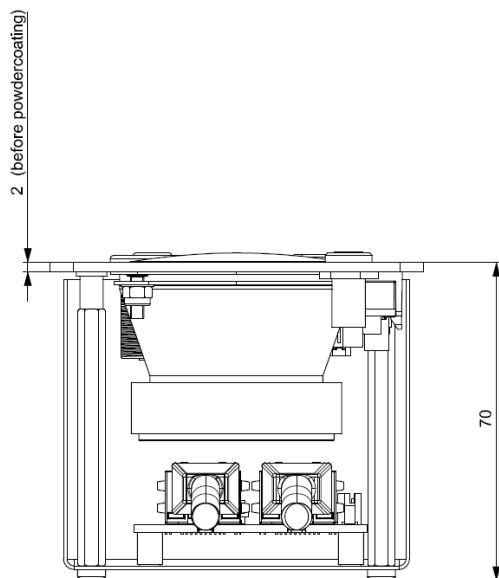

Certifications

Region	Certification
Europe	CE

Specifications

Mechanical	
Material	Steel
Color	Tiger coating Carbon 01
Size (mm)	180 (w) × 80 (h) × 70 (d)
Size packed (mm)	235 (w) × 120 (h) × 85 (d)
Weight (g)	640
Weight packed (g)	740
Electrical	
Voltage	48 VDC
Consumption	3.5 W
Speaker Output	
Maximum output power	> 1 W
Frequency response	200-20,000 Hz
Dynamic range	> 90 dB
THD @ nominal level	< 0.1%
Load impedance	8 Ω
Headphone Output	
Maximum output	> 10 mW
Frequency response	22-22,000 Hz
Dynamic range	> 90 dB
THD @ nominal level	< 0.1%
Load impedance	16-32 Ω
Microphone Input	
Dynamic range	> 90 dB
Frequency response	20-20,000 Hz
THD @ nominal level	0.1%

Diagrams

Front View (in mm)

Side View (in mm)

All information copyright **Televic Conference**, 2015.
Version 1.0, October 2015

—
Leo Bekaertlaan 1 · 8870 Izegem · Belgium
Tel. +32 51 30 30 45
Fax +32 51 31 06 70
E-mail: conference@televic.com
Web: <http://www.televic-conference.com>