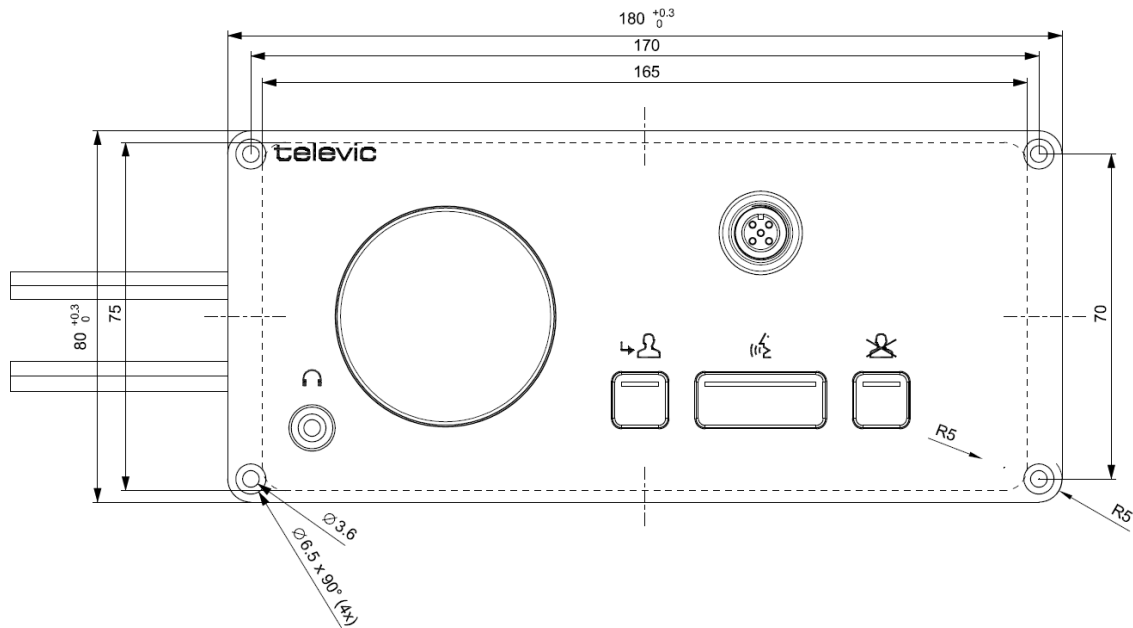

Certifications

Region	Certification
Europe	CE

Specifications

Mechanical	
Material	Steel
Color	Tiger coating Carbon 01
Size (mm)	180 (w) × 80 (h) × 70 (d)
Size packed (mm)	235 (w) × 120 (h) × 85 (d)
Weight (g)	640
Weight packed (g)	740
Electrical	
Voltage	48 VDC
Consumption	3.5 W
Speaker Output	
Maximum output power	> 1 W
Frequency response	200-20,000 Hz
Dynamic range	> 90 dB
THD @ nominal level	< 0.1%
Load impedance	8 Ω
Headphone Output	
Maximum output	> 10 mW
Frequency response	22-22,000 Hz
Dynamic range	> 90 dB
THD @ nominal level	< 0.1%
Load impedance	16-32 Ω
Microphone Input	
Dynamic range	> 90 dB
Frequency response	20-20,000 Hz
THD @ nominal level	0.1%

Diagrams

Front View (in mm)

Side View (in mm)

All information copyright **Televic Conference**, 2015.
Version 1.0, October 2015

—
Leo Bekaertlaan 1 · 8870 Izegem · Belgium
Tel. +32 51 30 30 45
Fax +32 51 31 06 70
E-mail: conference@televic.com
Web: <http://www.televic-conference.com>