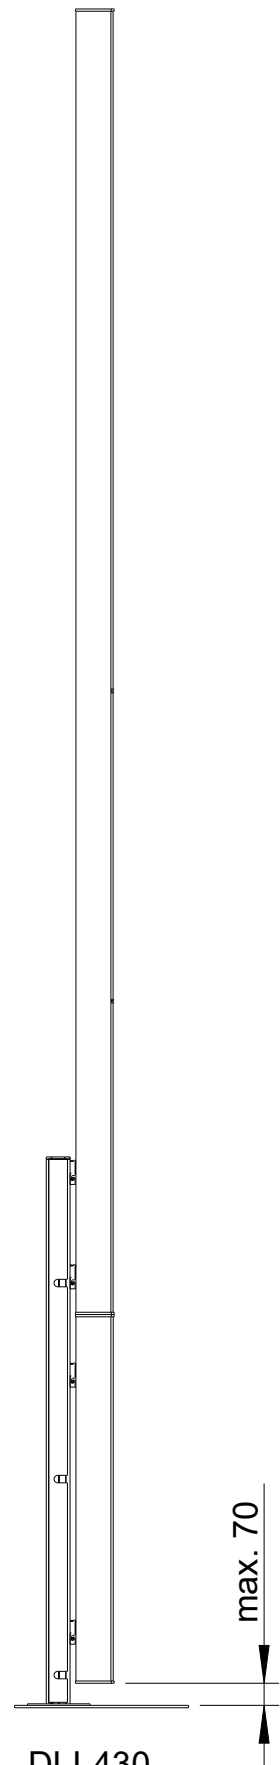

All data and dimensions are subject to change

Free Stand 180
8239-xxxxx

All data and dimensions are subject to change

Free Stand 180
8239-xxxxx

All data and dimensions are subject to change

Free Stand 180
8239-xxxxx

DLI-430

DLI-430
(fixed installation)
+ LS-2

DLI-430
(fixed installation)
+ LS-4

All data and dimensions are subject to change

Free Stand 180
8239-xxxxx