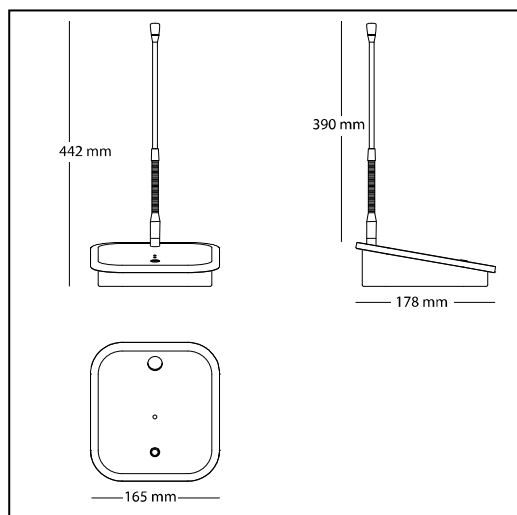

BM101

General announcement active call station with chime *Consolle microfonica attiva con din-don*

General announcement active call station with automatic compressor, dynamic microphone, programmable talk button (PTT or ON/OFF), level output adjustment trimmer, chime level trimmer, selectable 2 or 3 tone chime and smart priority management.
Power supply from RJ45 cable or 24Vdc local adaptor.

Consolle microfonica per annunci generici con compressore automatico, microfono dinamico, tasto di chiamata programmabile (PTT o ON/OFF), trimmer di regolazione del livello di uscita, trimmer di regolazione livello del din-don bitonale o tritonale selezionabile, gestione intelligente della priorità. Alimentazione tramite cavo RJ45 da remoto o tramite alimentatore locale 24 Vdc.

Model:	BM101
Sensitivity:	-55dB $\pm$ 3dB
Frequency Responce:	70Hz $\div$ 17KHz (-3dB)
Power Supply:	from RJ45 cable or 24Vdc local adaptor (optional)
Gooseneck length:	390 mm
Input/Output Connectors:	2 x RJ45
Dimensions (W x H x D):	165 x 178 x 442 mm
Weight:	0.9 Kg